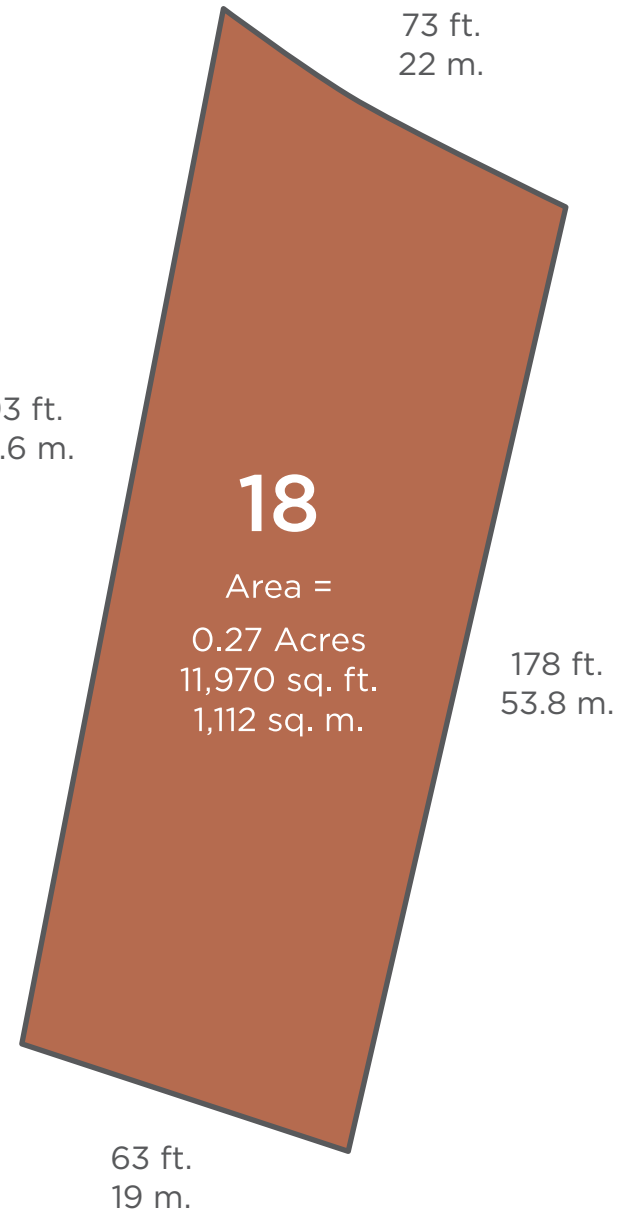

THE WOODLANDS
AT WILDSTONE

SITE 15 DETAILS

Site Area: 966 sq. m. \ Site Frontage: 18.9 m.

THE WOODLANDS
AT WILDSTONE

SITE 16 DETAILS

Site Area: 960 sq. m. \ Site Frontage: 18.3 m.

THE WOODLANDS
AT WILDSTONE

SITE 17 DETAILS

Site Area: 967 sq. m. \ Site Frontage: 18.4 m.

THE WOODLANDS
 AT WILDSTONE

SITE 18 DETAILS

Site Area: 1,112 sq. m. \ Site Frontage: 22.0 m.

THE WOODLANDS
 AT WILDSTONE

SITE 19 DETAILS

Site Area: 973 sq. m. \ Site Frontage: 29.2 m.

THE WOODLANDS
AT WILDSTONE

SITE 20 DETAILS

Site Area: 821 sq. m. \ Site Frontage: 21.2 m.

THE WOODLANDS
AT WILDSTONE

SITE 21 DETAILS

Site Area: 792 sq. m. \ Site Frontage: 19.8 m.

THE WOODLANDS
AT WILDSTONE

SITE 22 DETAILS

Site Area: 792 sq. m. \ Site Frontage: 19.8 m.

THE WOODLANDS
AT WILDSTONE

SITE 23 DETAILS

Site Area: 792 sq. m. \ Site Frontage: 19.8 m.

THE WOODLANDS
AT WILDSTONE

SITE 24 DETAILS

Site Area: 792 sq. m. \ Site Frontage: 19.8 m.