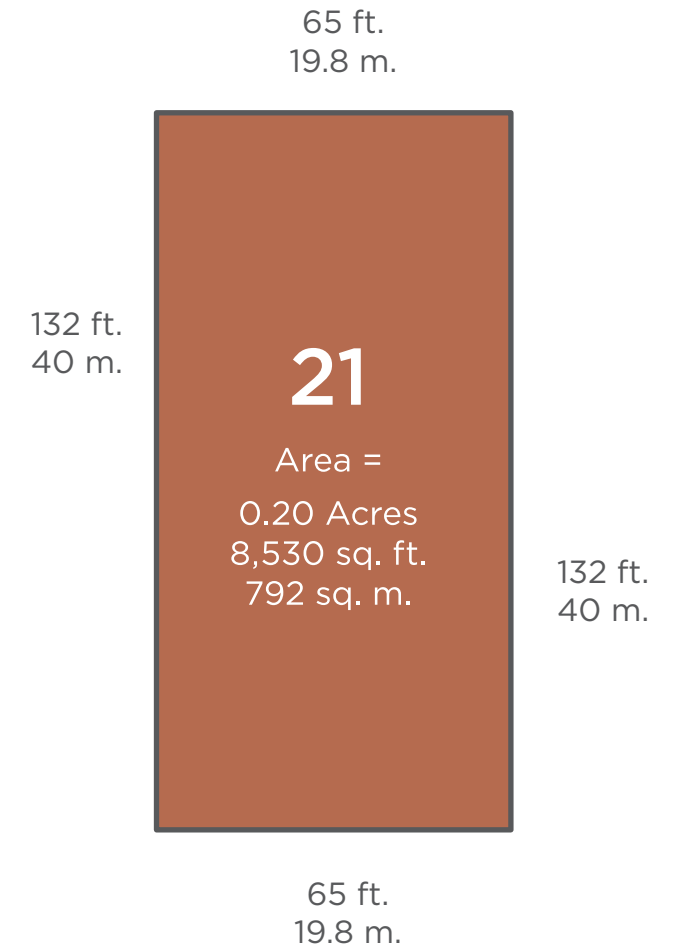

SITE 17 DETAILS

Site Area: 967 sq. m. \ Site Frontage: 18.4 m.

THE WOODLANDS
 AT WILDSTONE

SITE 18 DETAILS

Site Area: 1,112 sq. m. \ Site Frontage: 22.0 m.

THE WOODLANDS
 AT WILDSTONE

SITE 19 DETAILS

Site Area: 973 sq. m. \ Site Frontage: 29.2 m.

THE WOODLANDS
AT WILDSTONE

SITE 20 DETAILS

Site Area: 821 sq. m. \ Site Frontage: 21.2 m.

THE WOODLANDS
AT WILDSTONE

SITE 21 DETAILS

Site Area: 792 sq. m. \ Site Frontage: 19.8 m.

THE WOODLANDS
AT WILDSTONE

SITE 22 DETAILS

Site Area: 792 sq. m. \ Site Frontage: 19.8 m.

THE WOODLANDS
AT WILDSTONE

SITE 23 DETAILS

Site Area: 792 sq. m. \ Site Frontage: 19.8 m.

THE WOODLANDS
AT WILDSTONE

SITE 24 DETAILS

Site Area: 792 sq. m. \ Site Frontage: 19.8 m.

65 ft.
19.8 m.

132 ft.
40 m.

24

Area =
0.20 Acres
8,530 sq. ft.
792 sq. m.

132 ft.
40 m.

65 ft.
19.8 m.

THE WOODLANDS
AT WILDSTONE

SITE 25 DETAILS