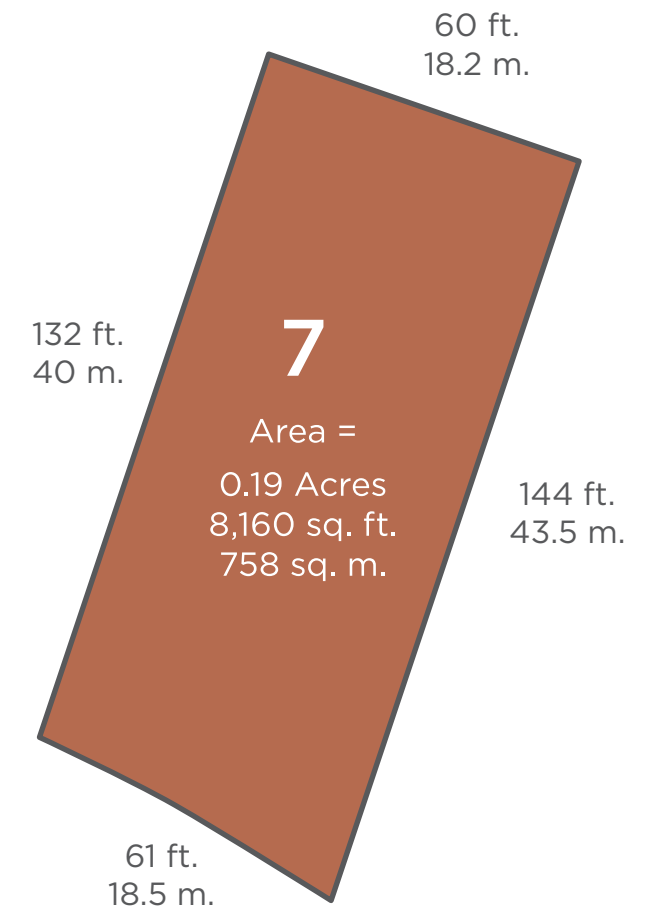

Site Area: 728 sq. m. \ Site Frontage: 18.2 m.

THE WOODLANDS
 AT WILDSTONE

SITE 3 DETAILS

Site Area: 728 sq. m. \ Site Frontage: 18.2 m.

THE WOODLANDS
AT WILDSTONE

SITE 4 DETAILS

Site Area: 728 sq. m. \ Site Frontage: 18.2 m.

THE WOODLANDS
 AT WILDSTONE

SITE 5 DETAILS

Site Area: 728 sq. m. \ Site Frontage: 18.2 m.

THE WOODLANDS
AT WILDSTONE

SITE 6 DETAILS

Site Area: 728 sq. m. \ Site Frontage: 18.2 m.

THE WOODLANDS
AT WILDSTONE

SITE 7 DETAILS

Site Area: 758 sq. m. \ Site Frontage: 18.5 m.

THE WOODLANDS
AT WILDSTONE

SITE 8 DETAILS

Site Area: 830 sq. m. \ Site Frontage: 18.7 m.

THE WOODLANDS
AT WILDSTONE

SITE 9 DETAILS

Site Area: 990 sq. m. \ Site Frontage: 20.3 m.

THE WOODLANDS
AT WILDSTONE

SITE 10 DETAILS

Site Area: 1,041 sq. m. \ Site Frontage: 19.8 m.

THE WOODLANDS
AT WILDSTONE

SITE 11 DETAILS

Site Area: 1,041 sq. m. \ Site Frontage: 19.8 m.

THE WOODLANDS
AT WILDSTONE