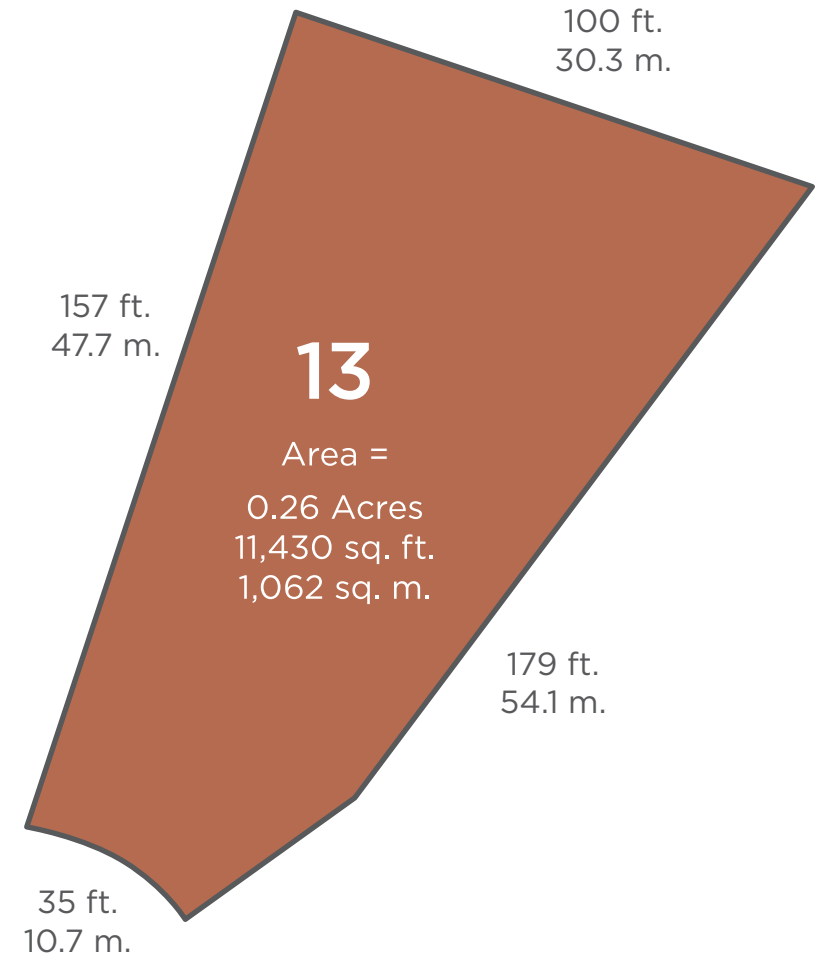

THE WOODLANDS
AT WILDSTONE

SITE 10 DETAILS

Site Area: 1,041 sq. m. \ Site Frontage: 19.8 m.

THE WOODLANDS
AT WILDSTONE

SITE 11 DETAILS

Site Area: 1,041 sq. m. \ Site Frontage: 19.8 m.

THE WOODLANDS
AT WILDSTONE

SITE 12 DETAILS

Site Area: 1,014 sq. m. \ Site Frontage: 21 m.

THE WOODLANDS
AT WILDSTONE

SITE 13 DETAILS

Site Area: 1,062 sq. m. \ Site Frontage: 10.7 m.

THE WOODLANDS
 AT WILDSTONE

SITE 14 DETAILS

Site Area: 971 sq. m. \ Site Frontage: 15.5 m.

THE WOODLANDS
AT WILDSTONE

SITE 15 DETAILS

Site Area: 966 sq. m. \ Site Frontage: 18.9 m.

THE WOODLANDS
AT WILDSTONE

SITE 16 DETAILS

Site Area: 960 sq. m. \ Site Frontage: 18.3 m.

THE WOODLANDS
AT WILDSTONE

SITE 17 DETAILS

Site Area: 967 sq. m. \ Site Frontage: 18.4 m.

THE WOODLANDS
 AT WILDSTONE

SITE 18 DETAILS

Site Area: 1,112 sq. m. \ Site Frontage: 22.0 m.

THE WOODLANDS
 AT WILDSTONE

SITE 19 DETAILS

Site Area: 973 sq. m. \ Site Frontage: 29.2 m.