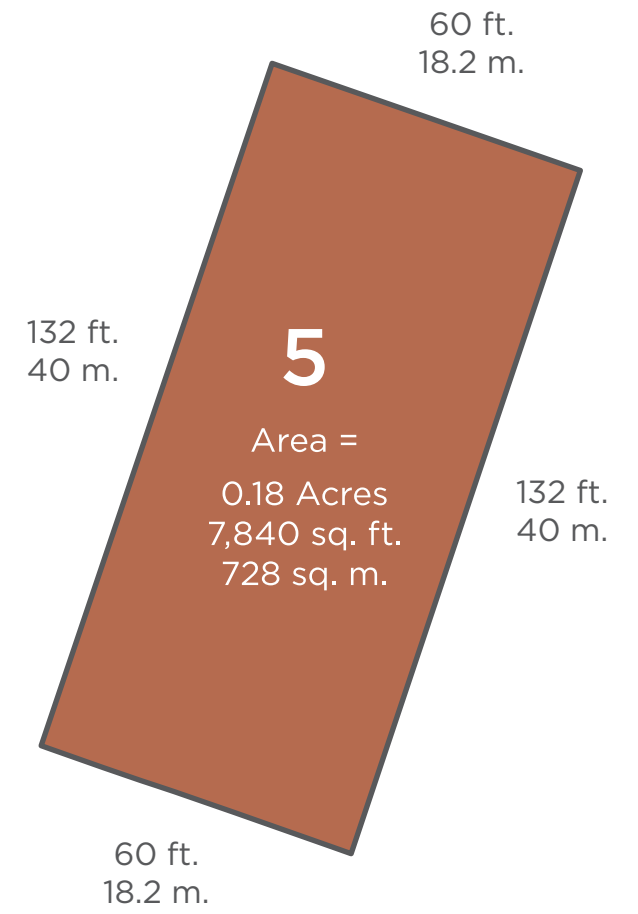

THE WOODLANDS
AT WILDSTONE

LOT A DETAILS

Area: 2.17 Acres \ 0.88 Hectares

THE WOODLANDS
AT WILDSTONE

WOODLANDS RIDGE DETAILS

Area: 2.42 Acres \ 0.98 Hectares

THE WOODLANDS
AT WILDSTONE

LOT C DETAILS

Area: 1.95 Acres \ 0.79 Hectares

LOT D DETAILS

Area: 3.79 Acres \ 1.53 Hectares

THE WOODLANDS
AT WILDSTONE

SITE 1 DETAILS

Site Area: 816 sq. m. \ Site Frontage: 21.1 m.

THE WOODLANDS
AT WILDSTONE

SITE 2 DETAILS

Site Area: 728 sq. m. \ Site Frontage: 18.2 m.

THE WOODLANDS
 AT WILDSTONE

SITE 3 DETAILS

Site Area: 728 sq. m. \ Site Frontage: 18.2 m.

THE WOODLANDS
AT WILDSTONE

SITE 4 DETAILS

Site Area: 728 sq. m. \ Site Frontage: 18.2 m.

THE WOODLANDS
 AT WILDSTONE

SITE 5 DETAILS

Site Area: 728 sq. m. \ Site Frontage: 18.2 m.

THE WOODLANDS
AT WILDSTONE

SITE 6 DETAILS

Site Area: 728 sq. m. \ Site Frontage: 18.2 m.

THE WOODLANDS
AT WILDSTONE

SITE 7 DETAILS