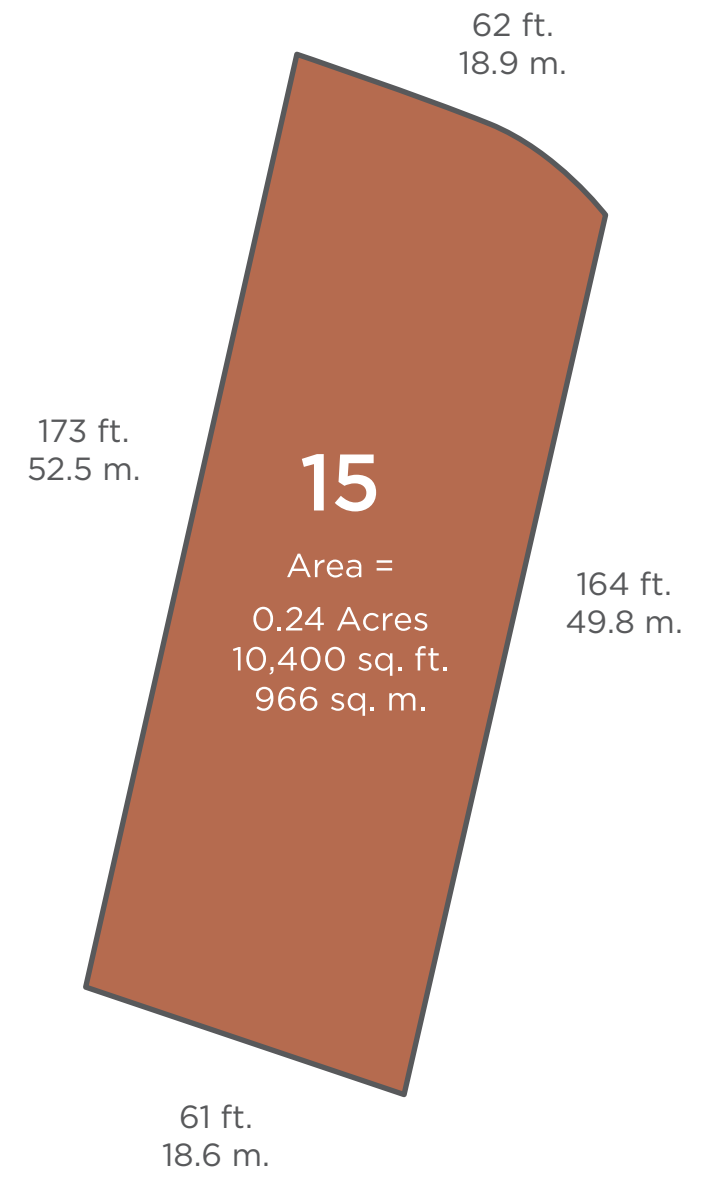

THE WOODLANDS
AT WILDSTONE

SITE 10 DETAILS

Site Area: 1,041 sq. m. \ Site Frontage: 19.8 m.

THE WOODLANDS
AT WILDSTONE

SITE 11 DETAILS

Site Area: 1,041 sq. m. \ Site Frontage: 19.8 m.

THE WOODLANDS
AT WILDSTONE

SITE 12 DETAILS

Site Area: 1,014 sq. m. \ Site Frontage: 21 m.

THE WOODLANDS
AT WILDSTONE

SITE 13 DETAILS

Site Area: 1,062 sq. m. \ Site Frontage: 10.7 m.

THE WOODLANDS
 AT WILDSTONE

SITE 14 DETAILS

Site Area: 971 sq. m. \ Site Frontage: 15.5 m.

THE WOODLANDS
AT WILDSTONE

SITE 15 DETAILS

Site Area: 966 sq. m. \ Site Frontage: 18.9 m.

THE WOODLANDS
AT WILDSTONE

SITE 16 DETAILS

Site Area: 960 sq. m. \ Site Frontage: 18.3 m.

THE WOODLANDS
AT WILDSTONE

SITE 17 DETAILS

Site Area: 967 sq. m. \ Site Frontage: 18.4 m.

THE WOODLANDS
 AT WILDSTONE

SITE 18 DETAILS

Site Area: 1,112 sq. m. \ Site Frontage: 22.0 m.

THE WOODLANDS
 AT WILDSTONE

SITE 19 DETAILS

Site Area: 973 sq. m. \ Site Frontage: 29.2 m.