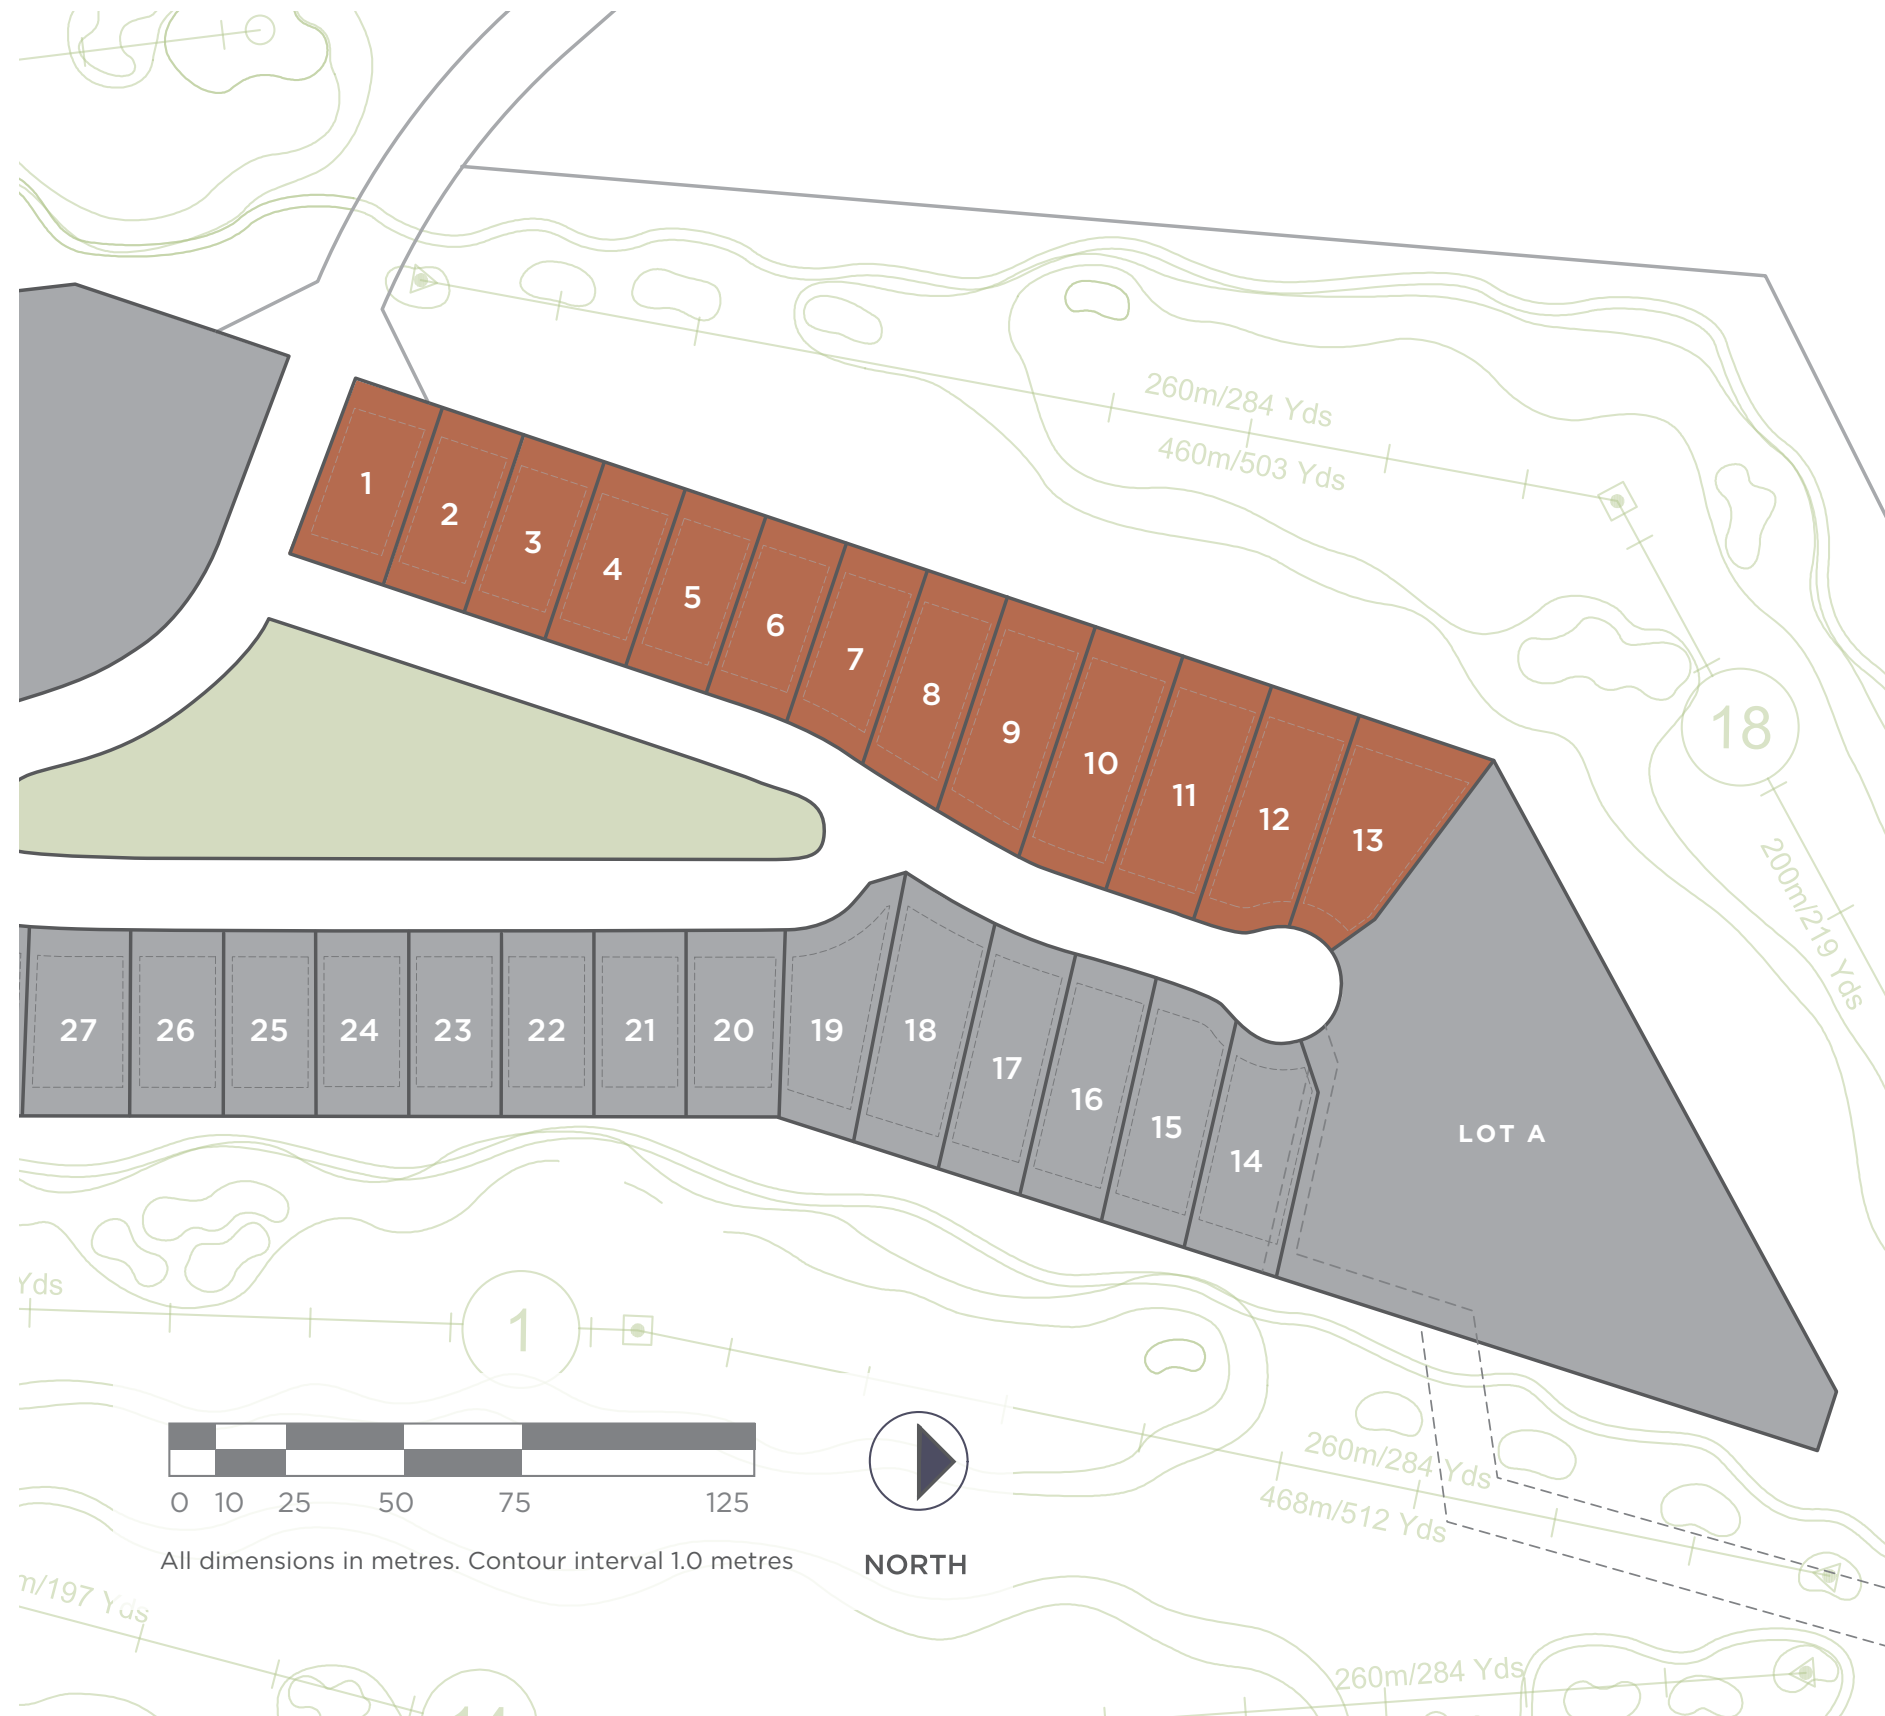

SITE	ACRES	AREA		FRONTAGE	
		SQ. FT.	SQ. M.	FEET	METRES
1	0.20	8,780	816	70	21.1
2	0.18	7,840	728	60	18.2
3	0.18	7,840	728	60	18.2
4	0.18	7,840	728	60	18.2
5	0.18	7,840	728	60	18.2
6	0.18	7,840	728	60	18.2
7	0.19	8,160	758	61	18.5
8	0.21	8,930	830	62	18.7
9	0.24	10,660	990	67	20.3
10	0.26	11,210	1,041	65	19.8
11	0.26	11,210	1,041	65	19.8
12	0.25	10,910	1,014	69	21
13	0.26	11,430	1,062	35	10.7

THE WOODLANDS
AT WILDSTONE

LOT A DETAILS

Area: 2.17 Acres \ 0.88 Hectares

THE WOODLANDS
AT WILDSTONE

WOODLANDS RIDGE DETAILS

Area: 2.42 Acres \ 0.98 Hectares

THE WOODLANDS
AT WILDSTONE

LOT C DETAILS

Area: 1.95 Acres \ 0.79 Hectares

LOT D DETAILS

Area: 3.79 Acres \ 1.53 Hectares

THE WOODLANDS
AT WILDSTONE

SITE 1 DETAILS

Site Area: 816 sq. m. \ Site Frontage: 21.1 m.

THE WOODLANDS
AT WILDSTONE

SITE 2 DETAILS

Site Area: 728 sq. m. \ Site Frontage: 18.2 m.

THE WOODLANDS
 AT WILDSTONE

SITE 3 DETAILS

Site Area: 728 sq. m. \ Site Frontage: 18.2 m.

THE WOODLANDS
AT WILDSTONE

SITE 4 DETAILS

Site Area: 728 sq. m. \ Site Frontage: 18.2 m.