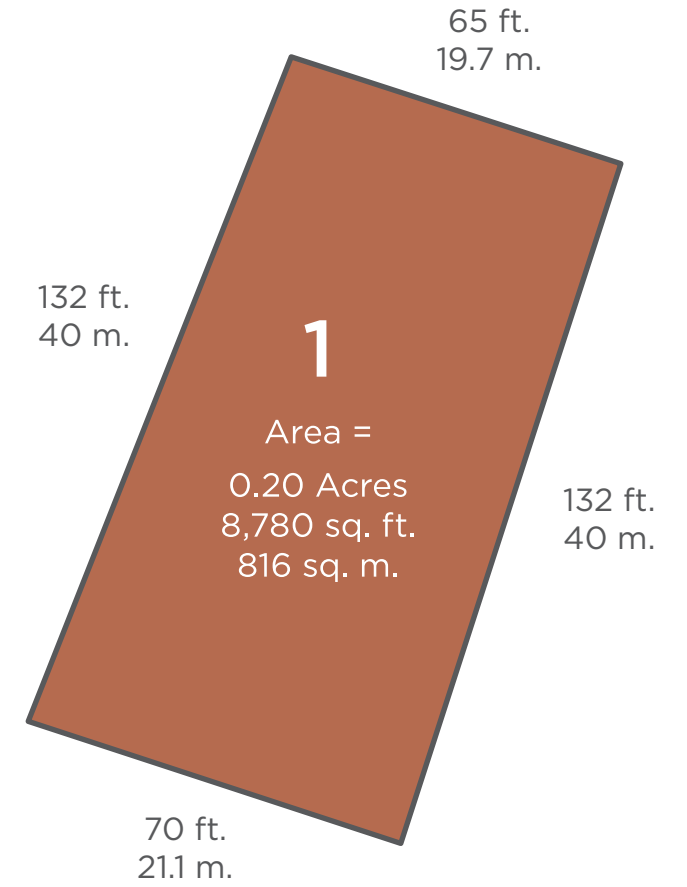

THE WOODLANDS
AT WILDSTONE

LOT A DETAILS

Area: 2.17 Acres \ 0.88 Hectares

THE WOODLANDS
AT WILDSTONE

WOODLANDS RIDGE DETAILS

Area: 2.42 Acres \ 0.98 Hectares

THE WOODLANDS
AT WILDSTONE

LOT C DETAILS

Area: 1.95 Acres \ 0.79 Hectares

LOT D DETAILS

Area: 3.79 Acres \ 1.53 Hectares

THE WOODLANDS
AT WILDSTONE

SITE 1 DETAILS

Site Area: 816 sq. m. \ Site Frontage: 21.1 m.

THE WOODLANDS
AT WILDSTONE

SITE 2 DETAILS

Site Area: 728 sq. m. \ Site Frontage: 18.2 m.

THE WOODLANDS
 AT WILDSTONE

SITE 3 DETAILS

Site Area: 728 sq. m. \ Site Frontage: 18.2 m.

THE WOODLANDS
AT WILDSTONE

SITE 4 DETAILS

Site Area: 728 sq. m. \ Site Frontage: 18.2 m.

THE WOODLANDS
 AT WILDSTONE

SITE 5 DETAILS

Site Area: 728 sq. m. \ Site Frontage: 18.2 m.

THE WOODLANDS
AT WILDSTONE

SITE 6 DETAILS

Site Area: 728 sq. m. \ Site Frontage: 18.2 m.

THE WOODLANDS
AT WILDSTONE

SITE 7 DETAILS