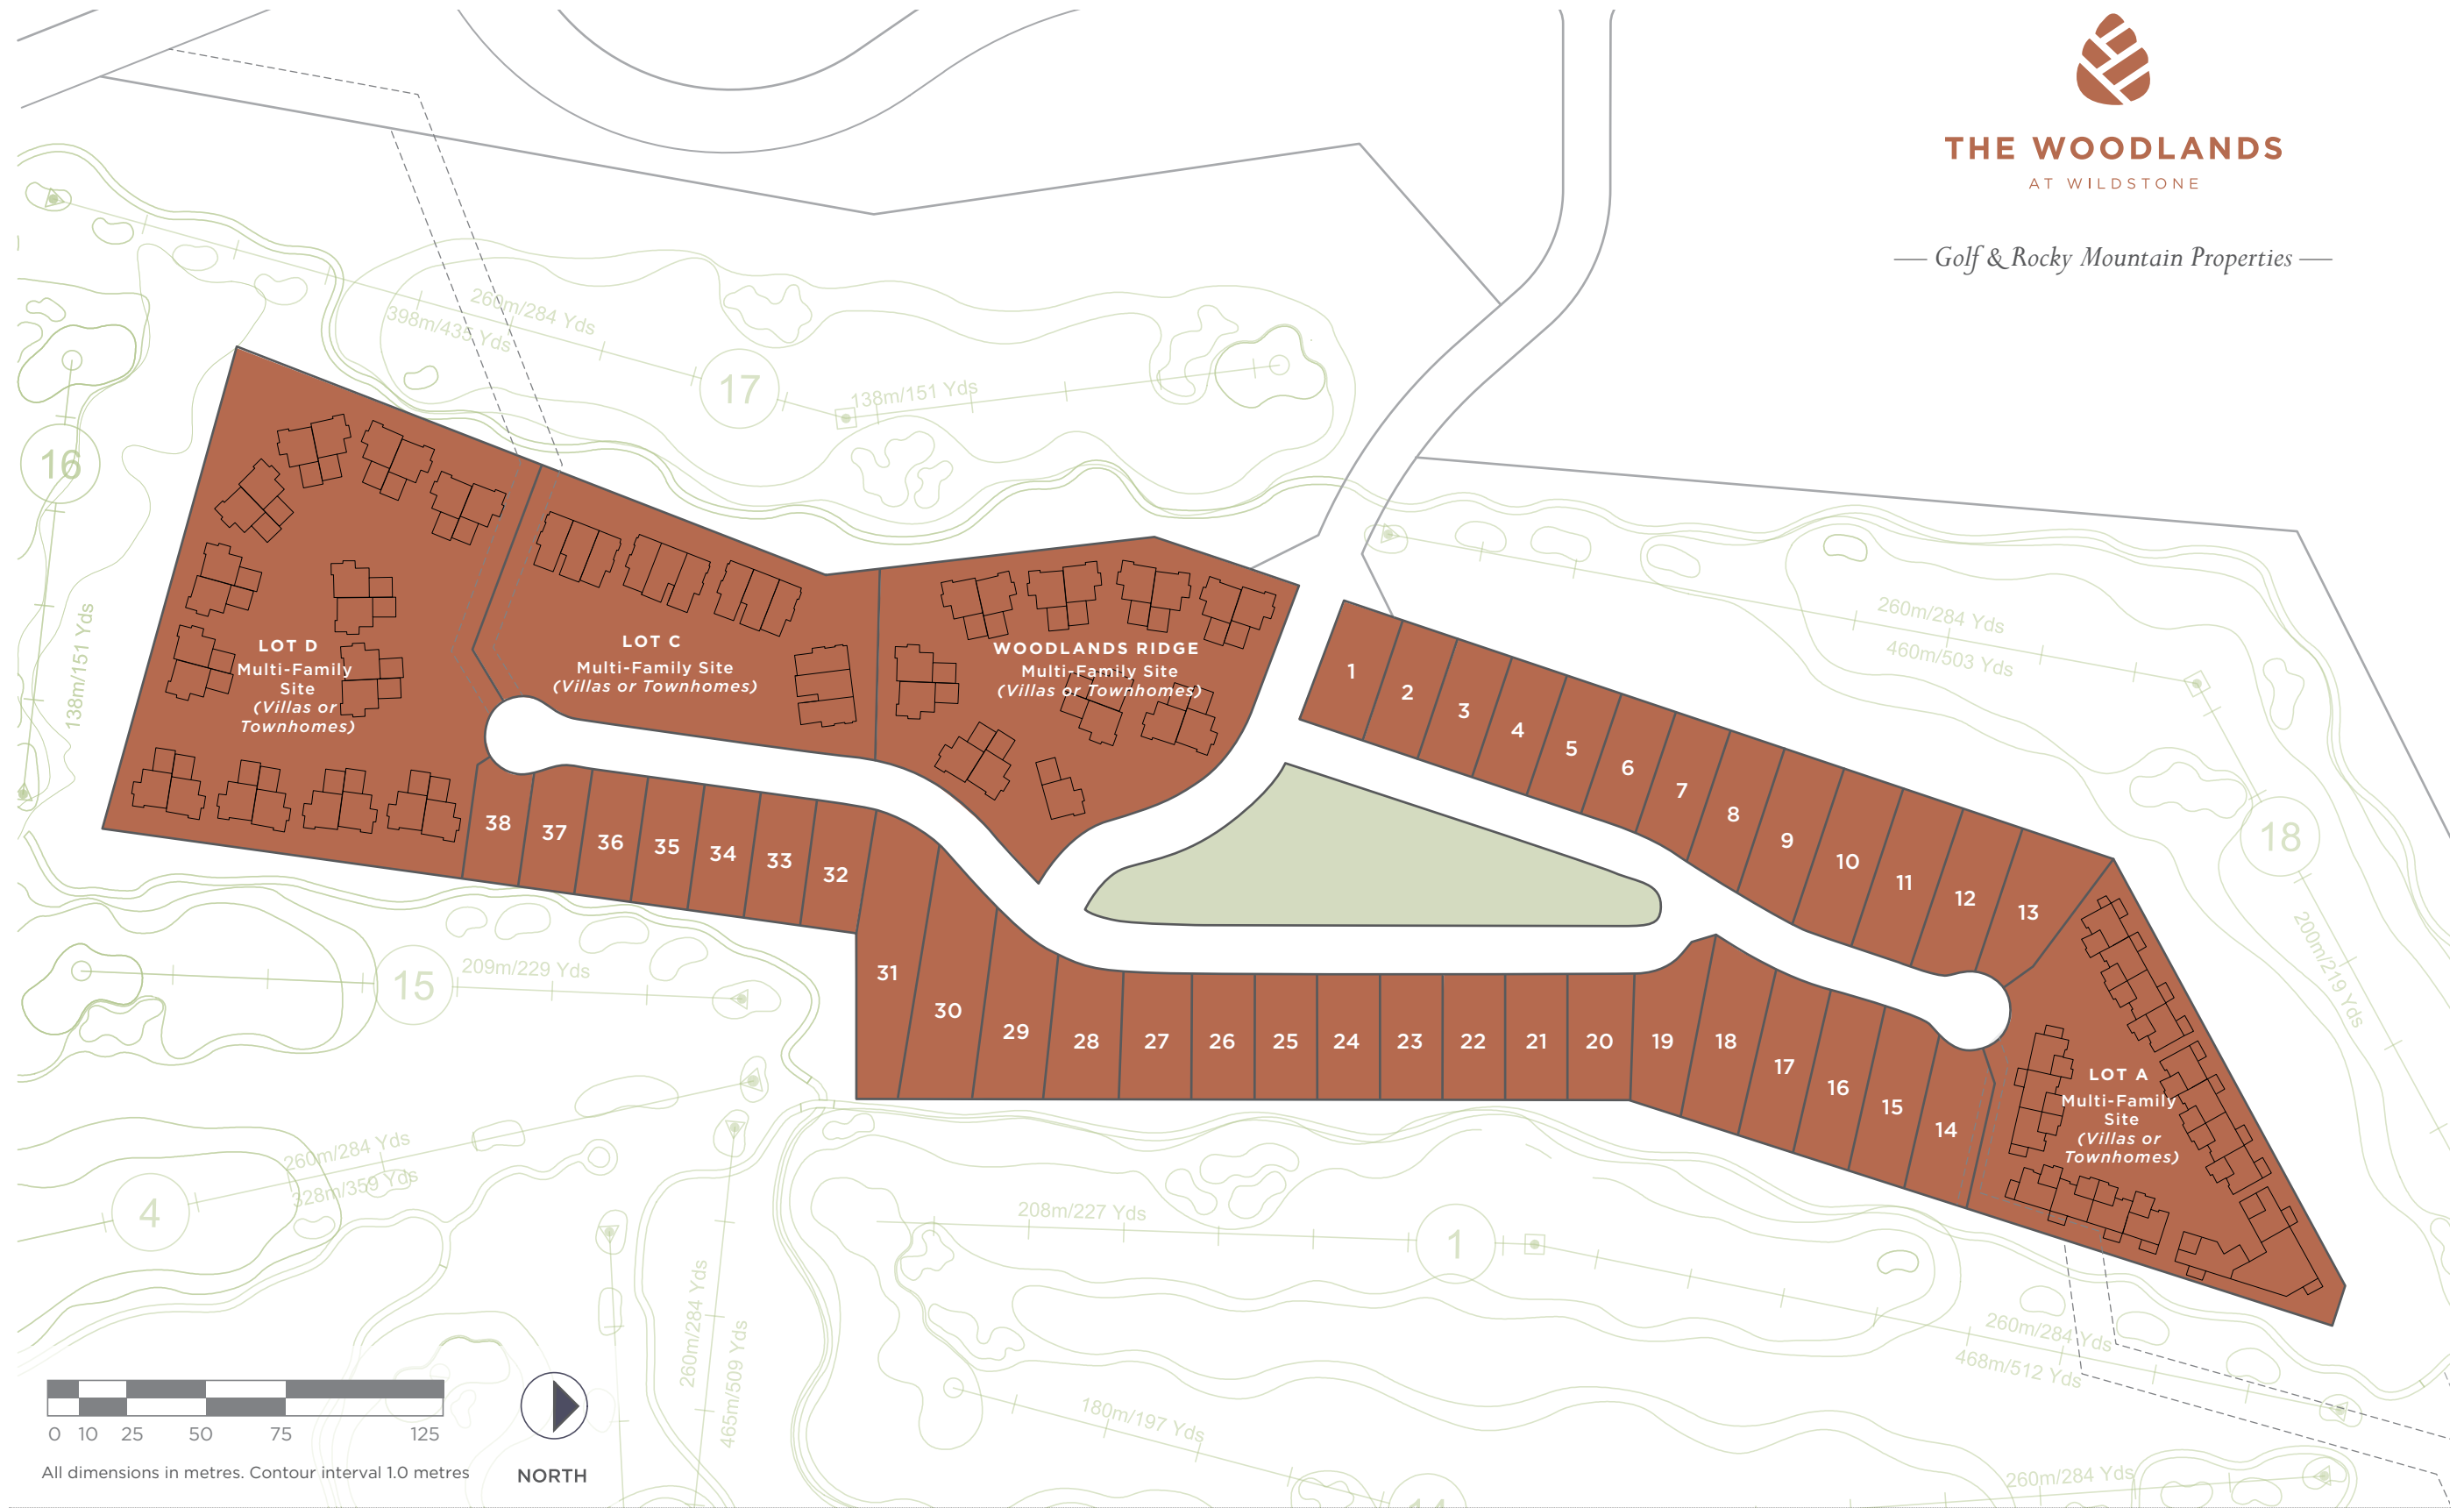

THE WOODLANDS
AT WILDSTONE

— Golf & Rocky Mountain Properties —