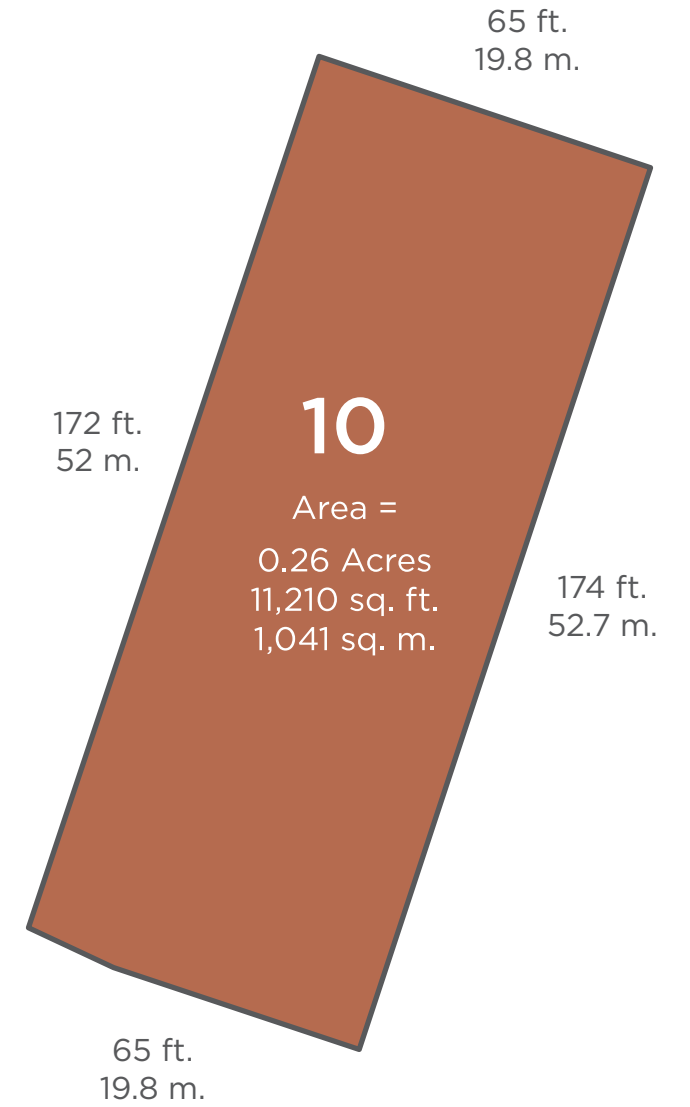

THE WOODLANDS
 AT WILDSTONE

SITE 5 DETAILS

Site Area: 728 sq. m. \ Site Frontage: 18.2 m.

THE WOODLANDS
AT WILDSTONE

SITE 6 DETAILS

Site Area: 728 sq. m. \ Site Frontage: 18.2 m.

THE WOODLANDS
AT WILDSTONE

SITE 7 DETAILS

Site Area: 758 sq. m. \ Site Frontage: 18.5 m.

THE WOODLANDS
AT WILDSTONE

SITE 8 DETAILS

Site Area: 830 sq. m. \ Site Frontage: 18.7 m.

THE WOODLANDS
AT WILDSTONE

SITE 9 DETAILS

Site Area: 990 sq. m. \ Site Frontage: 20.3 m.

THE WOODLANDS
AT WILDSTONE

SITE 10 DETAILS

Site Area: 1,041 sq. m. \ Site Frontage: 19.8 m.

THE WOODLANDS
AT WILDSTONE

SITE 11 DETAILS

Site Area: 1,041 sq. m. \ Site Frontage: 19.8 m.

THE WOODLANDS
AT WILDSTONE

SITE 12 DETAILS

Site Area: 1,014 sq. m. \ Site Frontage: 21 m.

THE WOODLANDS
AT WILDSTONE

SITE 13 DETAILS

Site Area: 1,062 sq. m. \ Site Frontage: 10.7 m.

THE WOODLANDS
 AT WILDSTONE

SITE 14 DETAILS

Site Area: 971 sq. m. \ Site Frontage: 15.5 m.