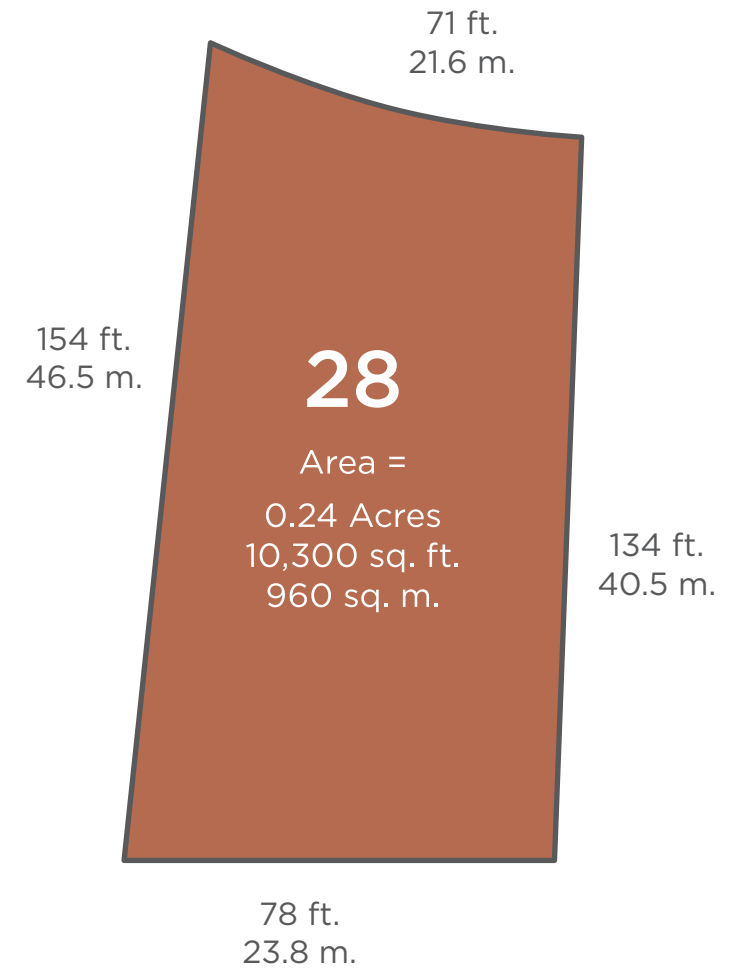

65 ft.
19.8 m.

132 ft.
40 m.

24

Area =
0.20 Acres
8,530 sq. ft.
792 sq. m.

132 ft.
40 m.

65 ft.
19.8 m.

THE WOODLANDS
AT WILDSTONE

SITE 25 DETAILS

Site Area: 792 sq. m. \ Site Frontage: 19.8 m.

THE WOODLANDS
AT WILDSTONE

SITE 26 DETAILS

Site Area: 792 sq. m. \ Site Frontage: 19.8 m.

THE WOODLANDS
AT WILDSTONE

SITE 27 DETAILS

Site Area: 896 sq. m. \ Site Frontage: 21.6 m.

THE WOODLANDS
AT WILDSTONE

SITE 28 DETAILS

Site Area: 960 sq. m. \ Site Frontage: 21.6 m.

THE WOODLANDS
AT WILDSTONE

SITE 29 DETAILS

Site Area: 1,143 sq. m. \ Site Frontage: 23.8 m.

THE WOODLANDS
 AT WILDSTONE

SITE 30 DETAILS

Site Area: 1,576 sq. m. \ Site Frontage: 27.5 m.

THE WOODLANDS
AT WILDSTONE

SITE 31 DETAILS

Site Area: 1,651 sq. m. \ Site Frontage: 18.8 m.

THE WOODLANDS
AT WILDSTONE

303 ft.
91.8 m.

62 ft.
18.8 m.