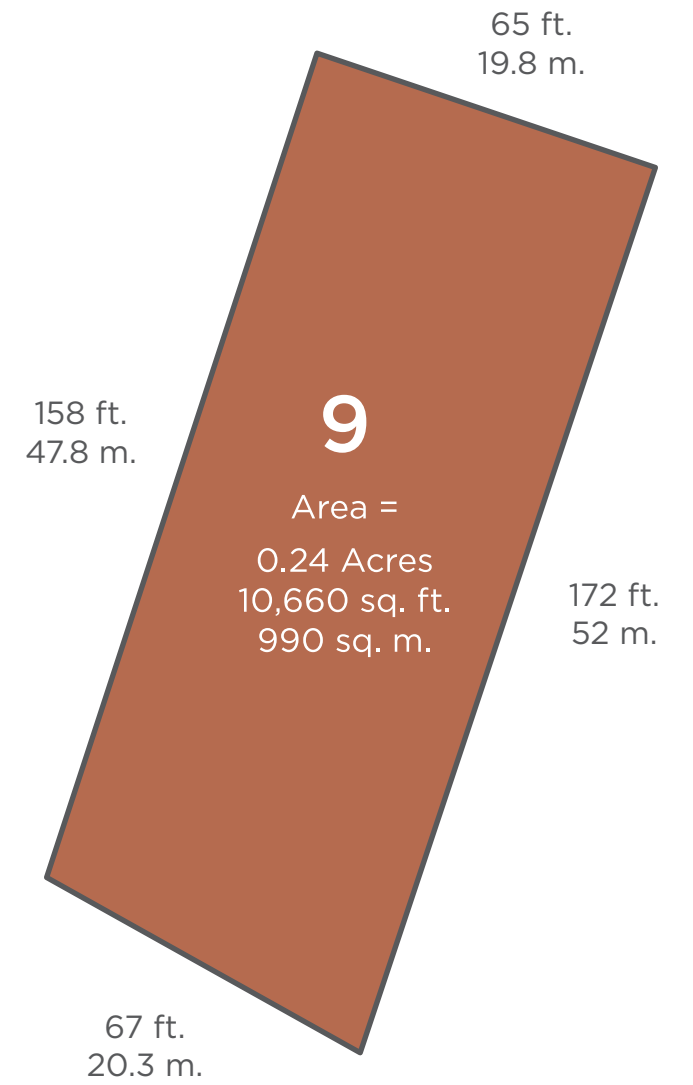

THE WOODLANDS
 AT WILDSTONE

SITE 5 DETAILS

Site Area: 728 sq. m. \ Site Frontage: 18.2 m.

THE WOODLANDS
AT WILDSTONE

SITE 6 DETAILS

Site Area: 728 sq. m. \ Site Frontage: 18.2 m.

THE WOODLANDS
AT WILDSTONE

SITE 7 DETAILS

Site Area: 758 sq. m. \ Site Frontage: 18.5 m.

THE WOODLANDS
AT WILDSTONE

SITE 8 DETAILS

Site Area: 830 sq. m. \ Site Frontage: 18.7 m.

THE WOODLANDS
AT WILDSTONE

SITE 9 DETAILS

Site Area: 990 sq. m. \ Site Frontage: 20.3 m.

THE WOODLANDS
AT WILDSTONE

SITE 10 DETAILS

Site Area: 1,041 sq. m. \ Site Frontage: 19.8 m.

THE WOODLANDS
AT WILDSTONE

SITE 11 DETAILS

Site Area: 1,041 sq. m. \ Site Frontage: 19.8 m.

THE WOODLANDS
AT WILDSTONE

SITE 12 DETAILS

Site Area: 1,014 sq. m. \ Site Frontage: 21 m.

THE WOODLANDS
AT WILDSTONE

SITE 13 DETAILS

Site Area: 1,062 sq. m. \ Site Frontage: 10.7 m.

THE WOODLANDS
 AT WILDSTONE

SITE 14 DETAILS

Site Area: 971 sq. m. \ Site Frontage: 15.5 m.