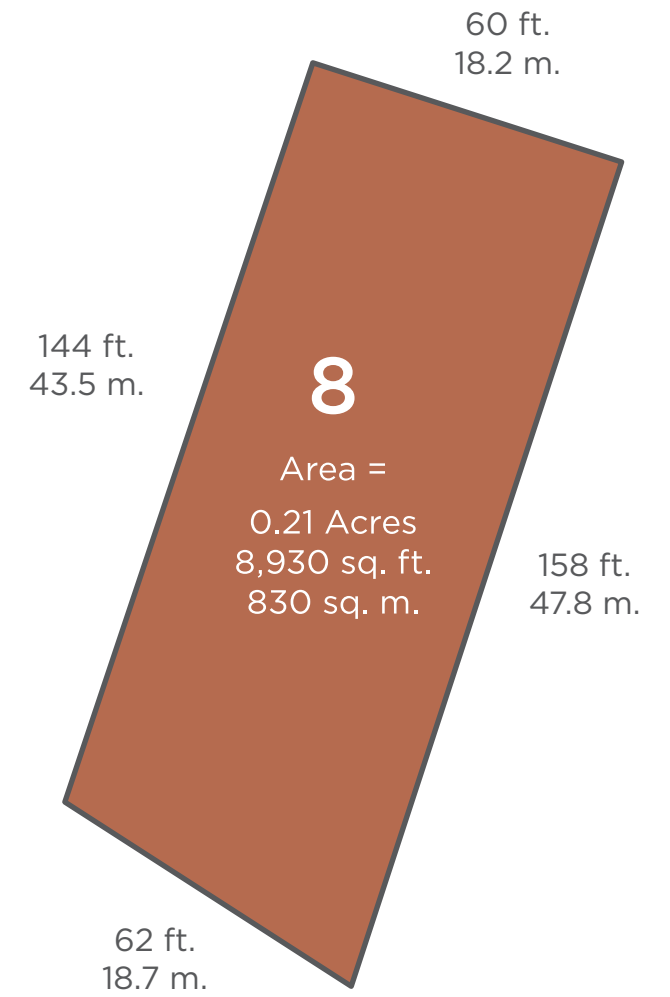

Site Area: 728 sq. m. \ Site Frontage: 18.2 m.

THE WOODLANDS
 AT WILDSTONE

SITE 3 DETAILS

Site Area: 728 sq. m. \ Site Frontage: 18.2 m.

THE WOODLANDS
AT WILDSTONE

SITE 4 DETAILS

Site Area: 728 sq. m. \ Site Frontage: 18.2 m.

THE WOODLANDS
 AT WILDSTONE

SITE 5 DETAILS

Site Area: 728 sq. m. \ Site Frontage: 18.2 m.

THE WOODLANDS
AT WILDSTONE

SITE 6 DETAILS

Site Area: 728 sq. m. \ Site Frontage: 18.2 m.

THE WOODLANDS
AT WILDSTONE

SITE 7 DETAILS

Site Area: 758 sq. m. \ Site Frontage: 18.5 m.

THE WOODLANDS
AT WILDSTONE

SITE 8 DETAILS

Site Area: 830 sq. m. \ Site Frontage: 18.7 m.

THE WOODLANDS
AT WILDSTONE

SITE 9 DETAILS

Site Area: 990 sq. m. \ Site Frontage: 20.3 m.

THE WOODLANDS
AT WILDSTONE

SITE 10 DETAILS

Site Area: 1,041 sq. m. \ Site Frontage: 19.8 m.

THE WOODLANDS
AT WILDSTONE

SITE 11 DETAILS

Site Area: 1,041 sq. m. \ Site Frontage: 19.8 m.

THE WOODLANDS
AT WILDSTONE