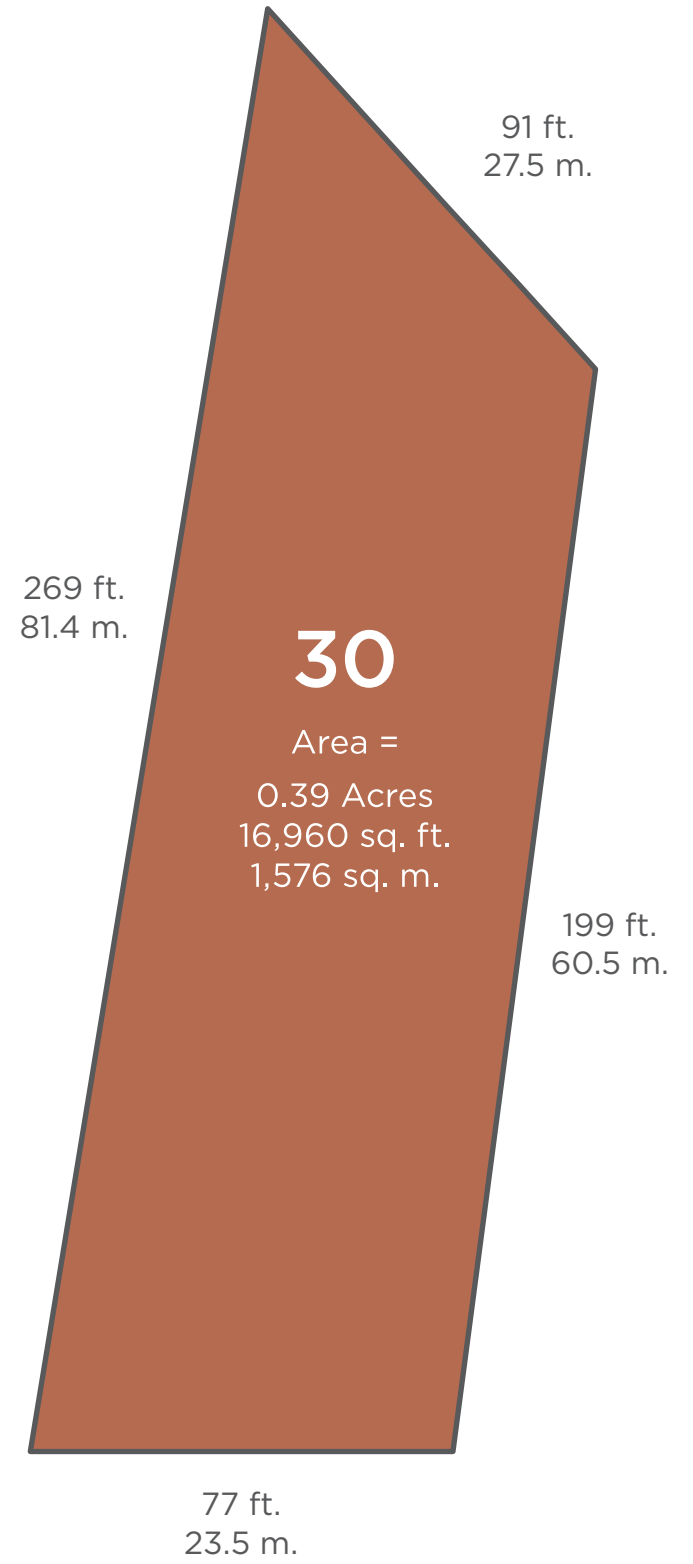

SITE 17 DETAILS

Site Area: 967 sq. m. \ Site Frontage: 18.4 m.

THE WOODLANDS
 AT WILDSTONE

SITE 18 DETAILS

Site Area: 1,112 sq. m. \ Site Frontage: 22.0 m.

THE WOODLANDS
 AT WILDSTONE

SITE 19 DETAILS

Site Area: 973 sq. m. \ Site Frontage: 29.2 m.

Site Area: 792 sq. m. \ Site Frontage: 19.8 m.

THE WOODLANDS
AT WILDSTONE

SITE 26 DETAILS

Site Area: 792 sq. m. \ Site Frontage: 19.8 m.

THE WOODLANDS
AT WILDSTONE

SITE 27 DETAILS

Site Area: 896 sq. m. \ Site Frontage: 21.6 m.

THE WOODLANDS
AT WILDSTONE

SITE 28 DETAILS

Site Area: 960 sq. m. \ Site Frontage: 21.6 m.

THE WOODLANDS
AT WILDSTONE

SITE 29 DETAILS

Site Area: 1,143 sq. m. \ Site Frontage: 23.8 m.

THE WOODLANDS
 AT WILDSTONE

SITE 30 DETAILS

Site Area: 1,576 sq. m. \ Site Frontage: 27.5 m.

THE WOODLANDS
AT WILDSTONE

SITE 31 DETAILS

Site Area: 1,651 sq. m. \ Site Frontage: 18.8 m.

THE WOODLANDS
AT WILDSTONE

303 ft.
91.8 m.

62 ft.
18.8 m.