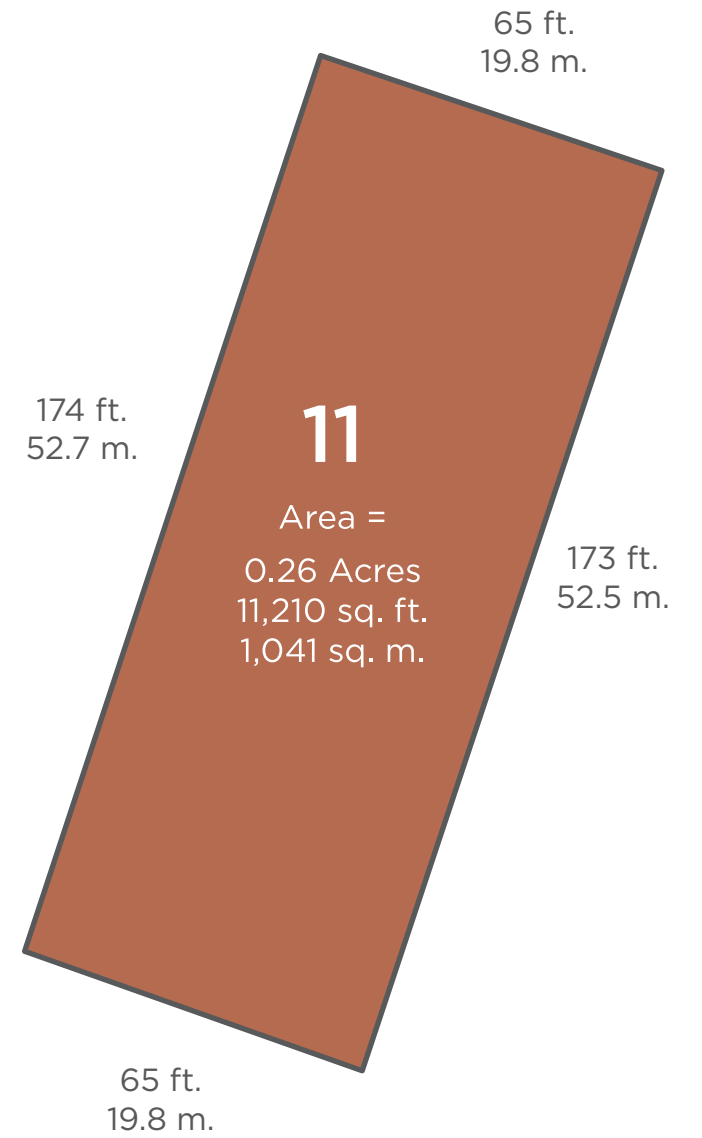

Site Area: 758 sq. m. \ Site Frontage: 18.5 m.

THE WOODLANDS
AT WILDSTONE

SITE 8 DETAILS

Site Area: 830 sq. m. \ Site Frontage: 18.7 m.

THE WOODLANDS
AT WILDSTONE

SITE 9 DETAILS

Site Area: 990 sq. m. \ Site Frontage: 20.3 m.

THE WOODLANDS
AT WILDSTONE

SITE 10 DETAILS

Site Area: 1,041 sq. m. \ Site Frontage: 19.8 m.

THE WOODLANDS
AT WILDSTONE

SITE 11 DETAILS

Site Area: 1,041 sq. m. \ Site Frontage: 19.8 m.

THE WOODLANDS
AT WILDSTONE

SITE 12 DETAILS

Site Area: 1,014 sq. m. \ Site Frontage: 21 m.

THE WOODLANDS
AT WILDSTONE

SITE 13 DETAILS

Site Area: 1,062 sq. m. \ Site Frontage: 10.7 m.

THE WOODLANDS
 AT WILDSTONE

SITE 14 DETAILS

Site Area: 971 sq. m. \ Site Frontage: 15.5 m.

SITE 17 DETAILS

Site Area: 967 sq. m. \ Site Frontage: 18.4 m.

THE WOODLANDS
 AT WILDSTONE

SITE 18 DETAILS

Site Area: 1,112 sq. m. \ Site Frontage: 22.0 m.

THE WOODLANDS
 AT WILDSTONE

SITE 19 DETAILS

Site Area: 973 sq. m. \ Site Frontage: 29.2 m.