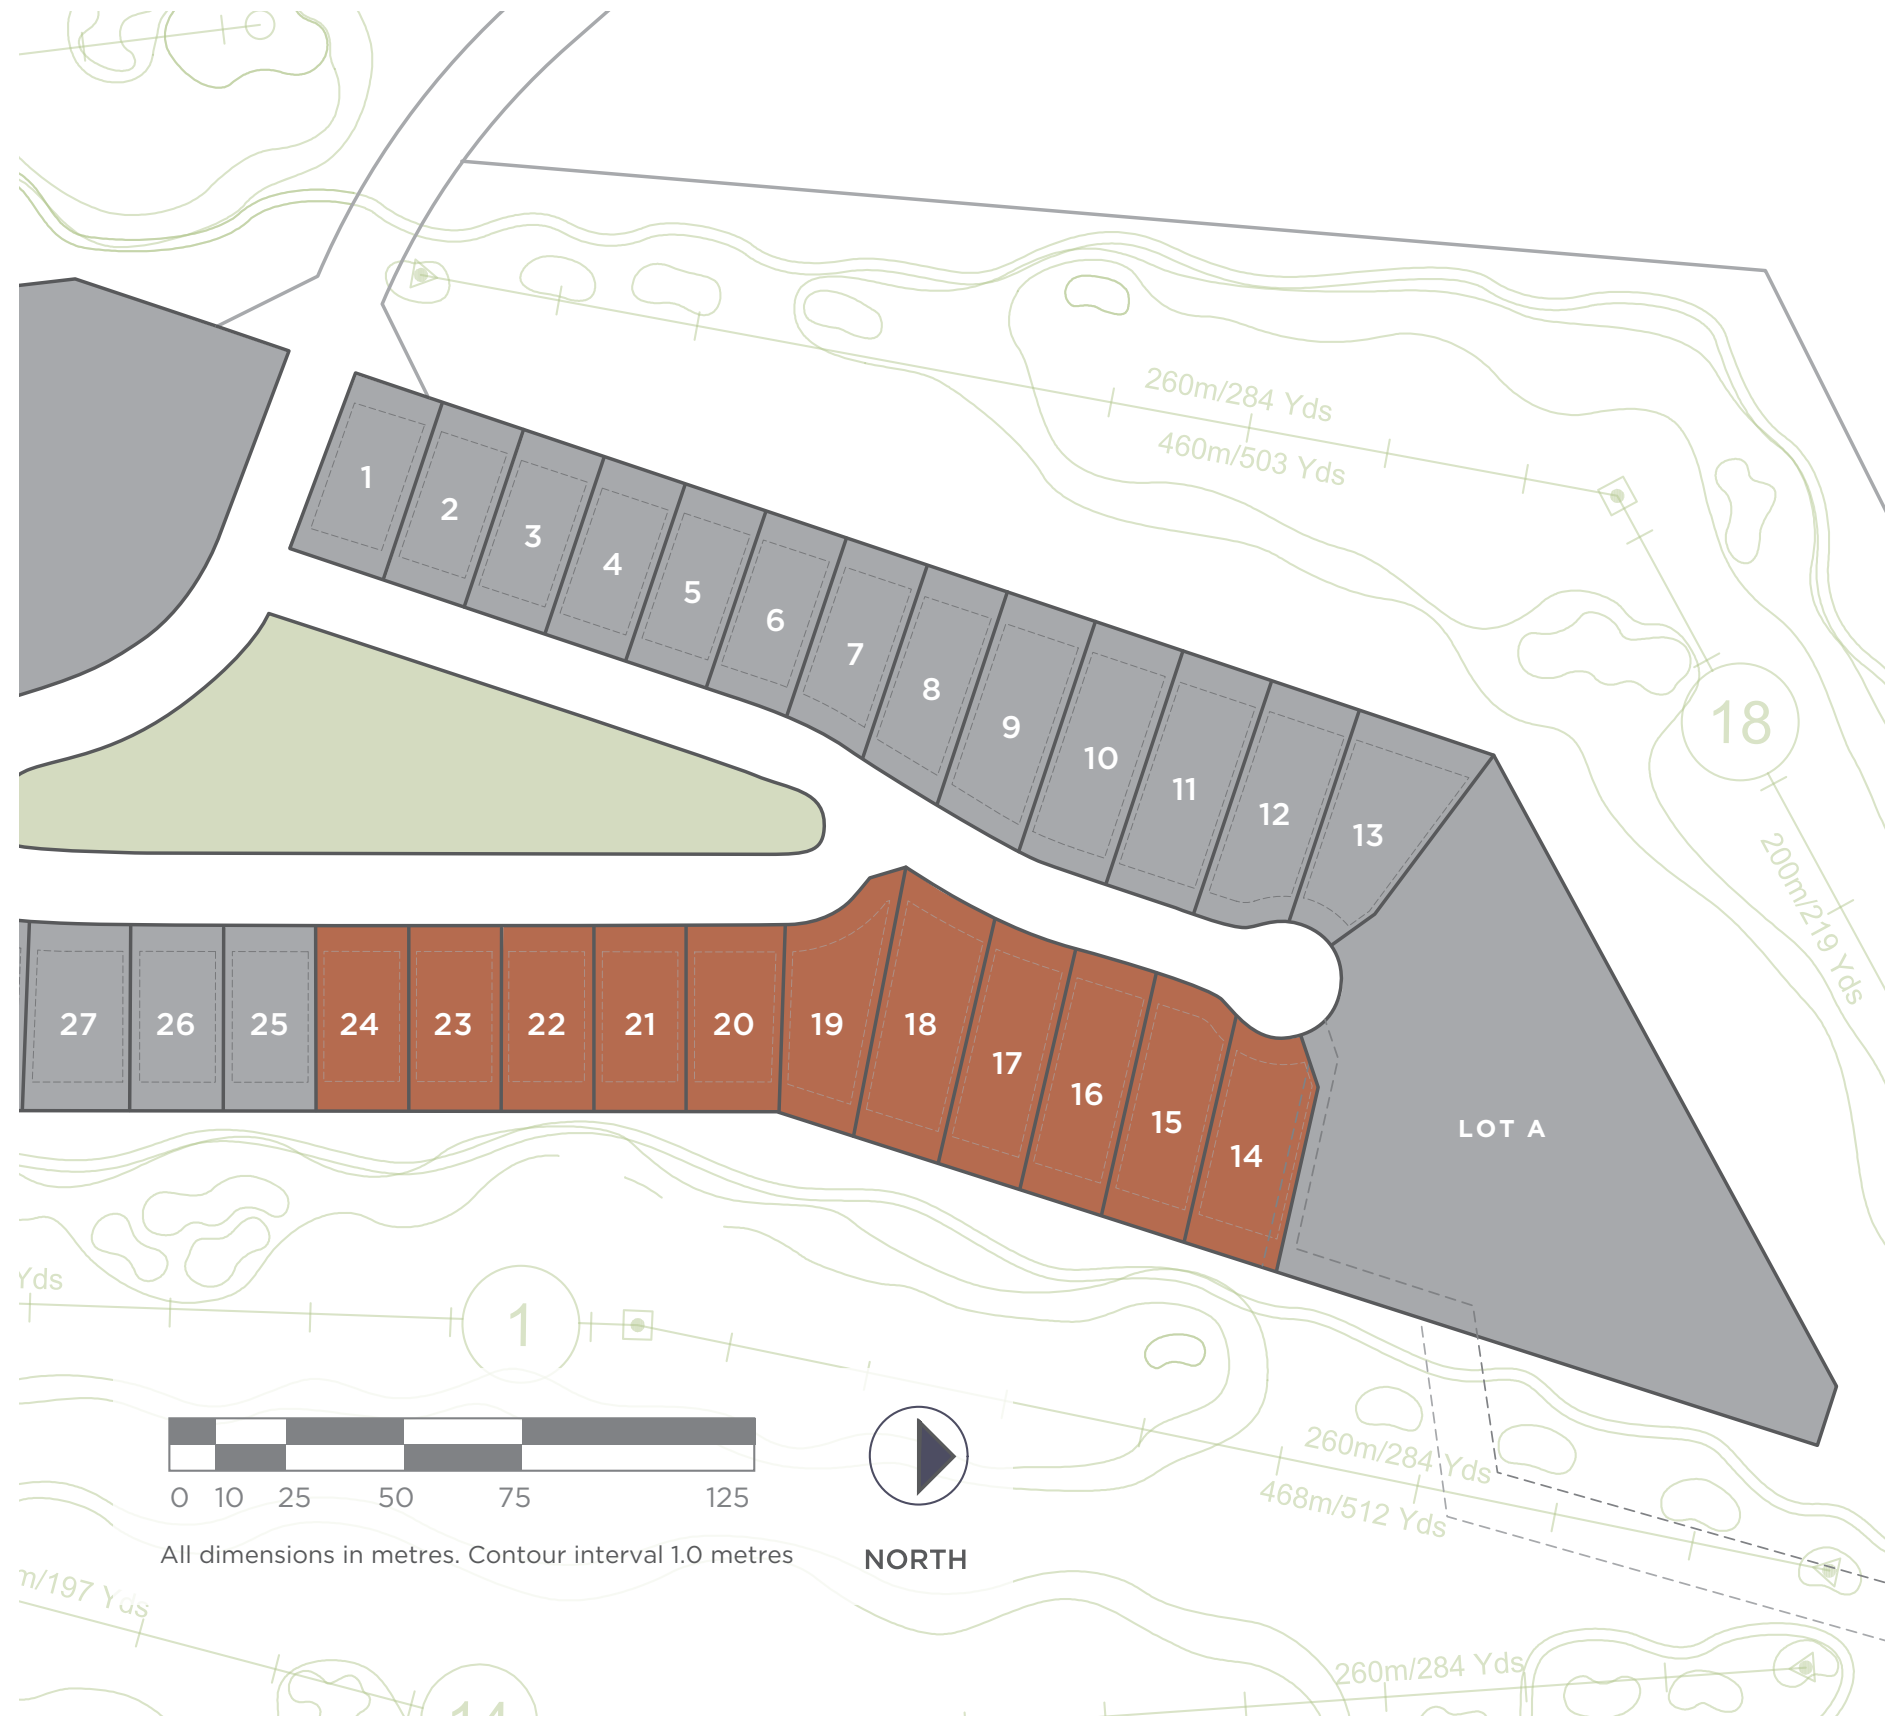

SITE	ACRES	AREA		FRONTAGE	
		SQ. FT.	SQ. M.	FEET	METRES
1	0.20	8,780	816	70	21.1
2	0.18	7,840	728	60	18.2
3	0.18	7,840	728	60	18.2
4	0.18	7,840	728	60	18.2
5	0.18	7,840	728	60	18.2
6	0.18	7,840	728	60	18.2
7	0.19	8,160	758	61	18.5
8	0.21	8,930	830	62	18.7
9	0.24	10,660	990	67	20.3
10	0.26	11,210	1,041	65	19.8
11	0.26	11,210	1,041	65	19.8
12	0.25	10,910	1,014	69	21
13	0.26	11,430	1,062	35	10.7

THE WOODLANDS
AT WILDSTONE

HOMESITES 14-24

— Golf & Rocky Mountain Properties —

SITE	ACRES	AREA		FRONTAGE	
		SQ. FT.	SQ. M.	FEET	METRES
14	0.24	10,450	971	51	15.5
15	0.24	10,400	966	62	18.9
16	0.24	10,330	960	60	18.3
17	0.24	10,410	967	61	18.4
18	0.27	11,970	1,112	73	22.0
19	0.24	10,470	973	96	29.2
20	0.20	8,840	821	70	21.2
21	0.20	8,530	792	65	19.8
22	0.20	8,530	792	65	19.8
23	0.20	8,530	792	65	19.8
24	0.20	8,530	792	65	19.8

THE WOODLANDS
AT WILDSTONE

LOT A DETAILS

Area: 2.17 Acres \ 0.88 Hectares

THE WOODLANDS
AT WILDSTONE

WOODLANDS RIDGE DETAILS

Area: 2.42 Acres \ 0.98 Hectares

THE WOODLANDS
AT WILDSTONE

LOT C DETAILS

Area: 1.95 Acres \ 0.79 Hectares

LOT D DETAILS

Area: 3.79 Acres \ 1.53 Hectares

THE WOODLANDS
AT WILDSTONE

SITE 1 DETAILS

Site Area: 816 sq. m. \ Site Frontage: 21.1 m.

THE WOODLANDS
AT WILDSTONE

SITE 2 DETAILS