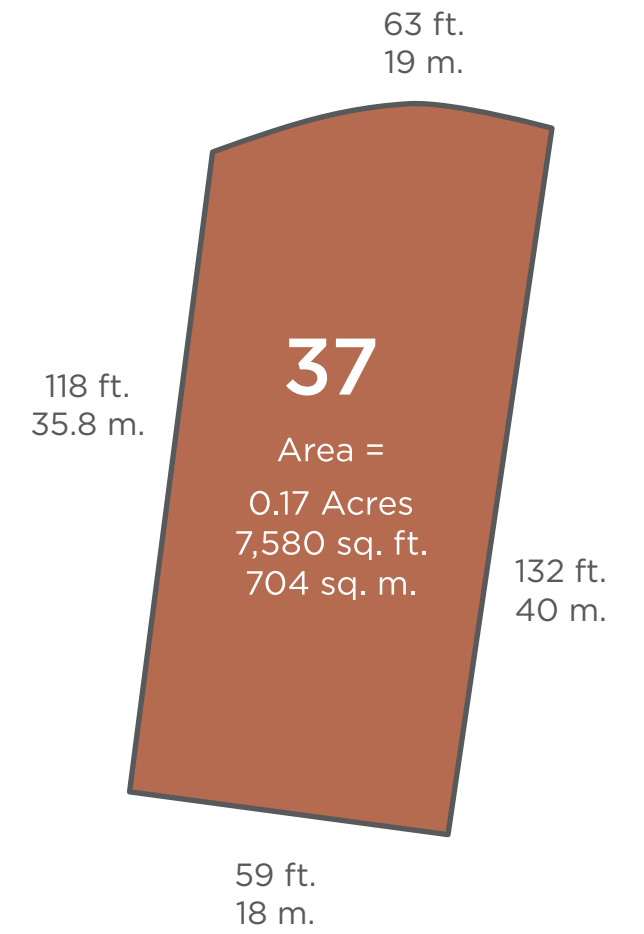

SITE 30 DETAILS

Site Area: 1,576 sq. m. \ Site Frontage: 27.5 m.

THE WOODLANDS
AT WILDSTONE

SITE 31 DETAILS

Site Area: 1,651 sq. m. \ Site Frontage: 18.8 m.

THE WOODLANDS
AT WILDSTONE

303 ft.
91.8 m.

62 ft.
18.8 m.

Site Area: 720 sq. m. \ Site Frontage: 18.0 m.

THE WOODLANDS
AT WILDSTONE

SITE 34 DETAILS

Site Area: 720 sq. m. \ Site Frontage: 18.0 m.

THE WOODLANDS
AT WILDSTONE

SITE 35 DETAILS

Site Area: 720 sq. m. \ Site Frontage: 18.0 m.

THE WOODLANDS
 AT WILDSTONE

SITE 36 DETAILS

Site Area: 720 sq. m. \ Site Frontage: 18.0 m.

THE WOODLANDS
AT WILDSTONE

SITE 37 DETAILS

Site Area: 704 sq. m. \ Site Frontage: 19.0 m.

THE WOODLANDS
AT WILDSTONE

SITE 38 DETAILS

Site Area: 655 sq. m. \ Site Frontage: 15.6 m.

THE WOODLANDS
AT WILDSTONE

*It is a fortunate few who live in comfort
and security surrounded by natural elements,
with a connection to the wild
and a view to the stars.*