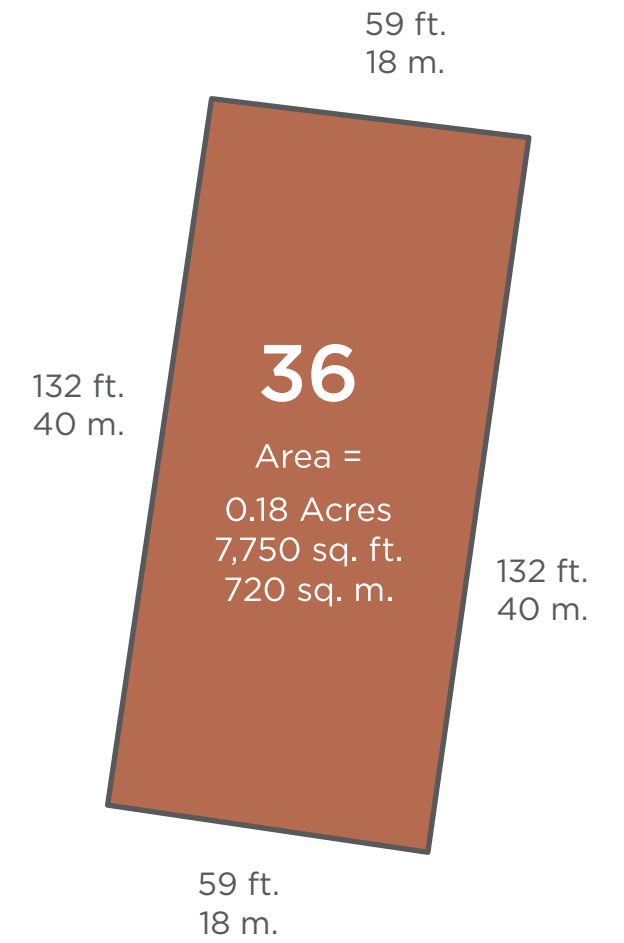

SITE 30 DETAILS

Site Area: 1,576 sq. m. \ Site Frontage: 27.5 m.

THE WOODLANDS
AT WILDSTONE

SITE 31 DETAILS

Site Area: 1,651 sq. m. \ Site Frontage: 18.8 m.

THE WOODLANDS
AT WILDSTONE

303 ft.
91.8 m.

62 ft.
18.8 m.

Site Area: 720 sq. m. \ Site Frontage: 18.0 m.

THE WOODLANDS
AT WILDSTONE

SITE 34 DETAILS

Site Area: 720 sq. m. \ Site Frontage: 18.0 m.

THE WOODLANDS
AT WILDSTONE

SITE 35 DETAILS

Site Area: 720 sq. m. \ Site Frontage: 18.0 m.

THE WOODLANDS
 AT WILDSTONE

SITE 36 DETAILS

Site Area: 720 sq. m. \ Site Frontage: 18.0 m.

THE WOODLANDS
AT WILDSTONE

SITE 37 DETAILS

Site Area: 704 sq. m. \ Site Frontage: 19.0 m.

THE WOODLANDS
AT WILDSTONE

SITE 38 DETAILS

Site Area: 655 sq. m. \ Site Frontage: 15.6 m.

THE WOODLANDS
AT WILDSTONE

*It is a fortunate few who live in comfort
and security surrounded by natural elements,
with a connection to the wild
and a view to the stars.*