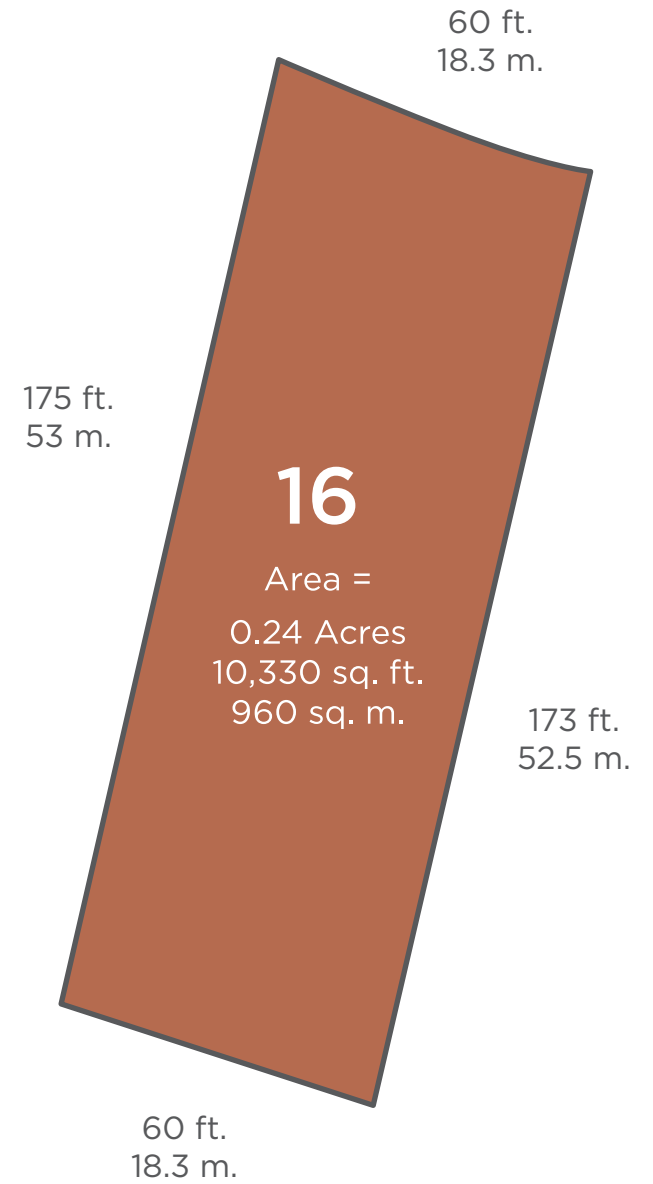

SITE 12 DETAILS

Site Area: 1,014 sq. m. \ Site Frontage: 21 m.

THE WOODLANDS
AT WILDSTONE

SITE 13 DETAILS

Site Area: 1,062 sq. m. \ Site Frontage: 10.7 m.

THE WOODLANDS
 AT WILDSTONE

SITE 14 DETAILS

Site Area: 971 sq. m. \ Site Frontage: 15.5 m.

THE WOODLANDS
AT WILDSTONE

SITE 15 DETAILS

Site Area: 966 sq. m. \ Site Frontage: 18.9 m.

THE WOODLANDS
AT WILDSTONE

SITE 16 DETAILS

Site Area: 960 sq. m. \ Site Frontage: 18.3 m.

THE WOODLANDS
AT WILDSTONE

SITE 17 DETAILS

Site Area: 967 sq. m. \ Site Frontage: 18.4 m.

THE WOODLANDS
 AT WILDSTONE

SITE 18 DETAILS

Site Area: 1,112 sq. m. \ Site Frontage: 22.0 m.

THE WOODLANDS
 AT WILDSTONE

SITE 19 DETAILS

Site Area: 973 sq. m. \ Site Frontage: 29.2 m.

65 ft.
19.8 m.

132 ft.
40 m.

24

Area =
0.20 Acres
8,530 sq. ft.
792 sq. m.

132 ft.
40 m.

65 ft.
19.8 m.

THE WOODLANDS
AT WILDSTONE

SITE 25 DETAILS