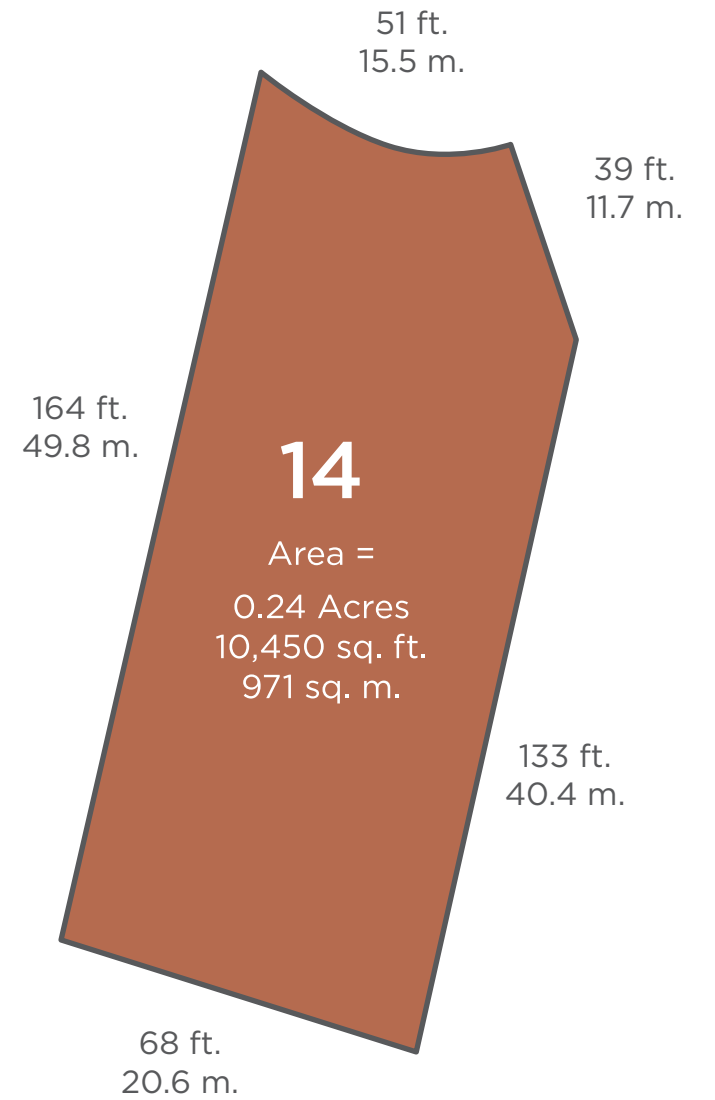

THE WOODLANDS
AT WILDSTONE

SITE 10 DETAILS

Site Area: 1,041 sq. m. \ Site Frontage: 19.8 m.

THE WOODLANDS
AT WILDSTONE

SITE 11 DETAILS

Site Area: 1,041 sq. m. \ Site Frontage: 19.8 m.

THE WOODLANDS
AT WILDSTONE

SITE 12 DETAILS

Site Area: 1,014 sq. m. \ Site Frontage: 21 m.

THE WOODLANDS
AT WILDSTONE

SITE 13 DETAILS

Site Area: 1,062 sq. m. \ Site Frontage: 10.7 m.

THE WOODLANDS
 AT WILDSTONE

SITE 14 DETAILS

Site Area: 971 sq. m. \ Site Frontage: 15.5 m.

THE WOODLANDS
AT WILDSTONE

SITE 15 DETAILS

Site Area: 966 sq. m. \ Site Frontage: 18.9 m.

THE WOODLANDS
AT WILDSTONE

SITE 16 DETAILS

Site Area: 960 sq. m. \ Site Frontage: 18.3 m.

THE WOODLANDS
AT WILDSTONE

SITE 17 DETAILS

Site Area: 967 sq. m. \ Site Frontage: 18.4 m.

THE WOODLANDS
 AT WILDSTONE

SITE 18 DETAILS

Site Area: 1,112 sq. m. \ Site Frontage: 22.0 m.

THE WOODLANDS
 AT WILDSTONE

SITE 19 DETAILS

Site Area: 973 sq. m. \ Site Frontage: 29.2 m.