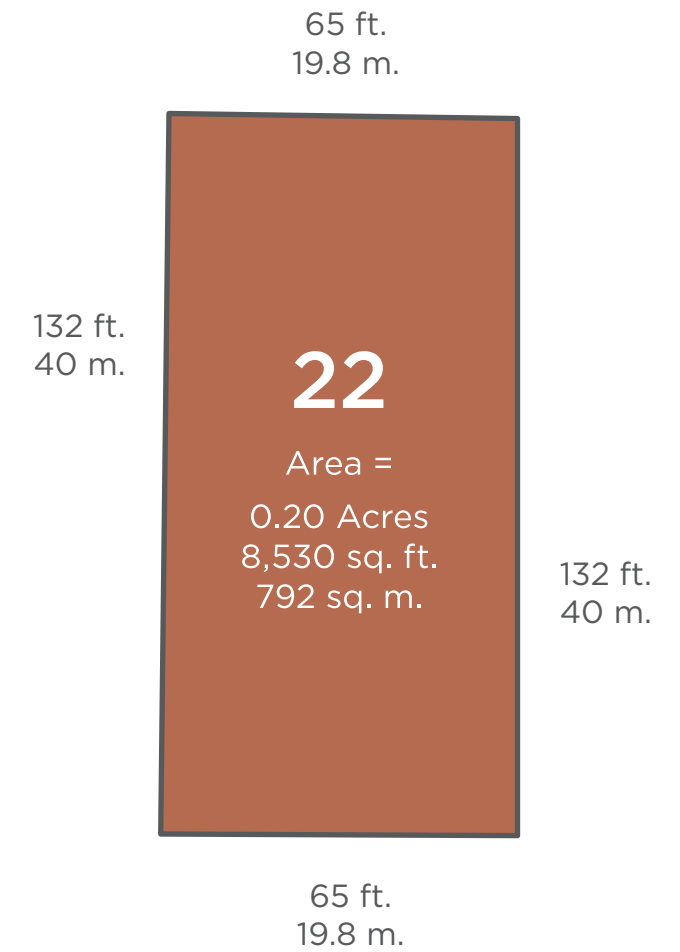

SITE 17 DETAILS

Site Area: 967 sq. m. \ Site Frontage: 18.4 m.

THE WOODLANDS
 AT WILDSTONE

SITE 18 DETAILS

Site Area: 1,112 sq. m. \ Site Frontage: 22.0 m.

THE WOODLANDS
 AT WILDSTONE

SITE 19 DETAILS

Site Area: 973 sq. m. \ Site Frontage: 29.2 m.

THE WOODLANDS
AT WILDSTONE

SITE 20 DETAILS

Site Area: 821 sq. m. \ Site Frontage: 21.2 m.

THE WOODLANDS
AT WILDSTONE

SITE 21 DETAILS

Site Area: 792 sq. m. \ Site Frontage: 19.8 m.

THE WOODLANDS
AT WILDSTONE

SITE 22 DETAILS

Site Area: 792 sq. m. \ Site Frontage: 19.8 m.

THE WOODLANDS
AT WILDSTONE

SITE 23 DETAILS

Site Area: 792 sq. m. \ Site Frontage: 19.8 m.

THE WOODLANDS
AT WILDSTONE

SITE 24 DETAILS

Site Area: 792 sq. m. \ Site Frontage: 19.8 m.

65 ft.
19.8 m.

132 ft.
40 m.

24

Area =
0.20 Acres
8,530 sq. ft.
792 sq. m.

132 ft.
40 m.

65 ft.
19.8 m.

THE WOODLANDS
AT WILDSTONE

SITE 25 DETAILS