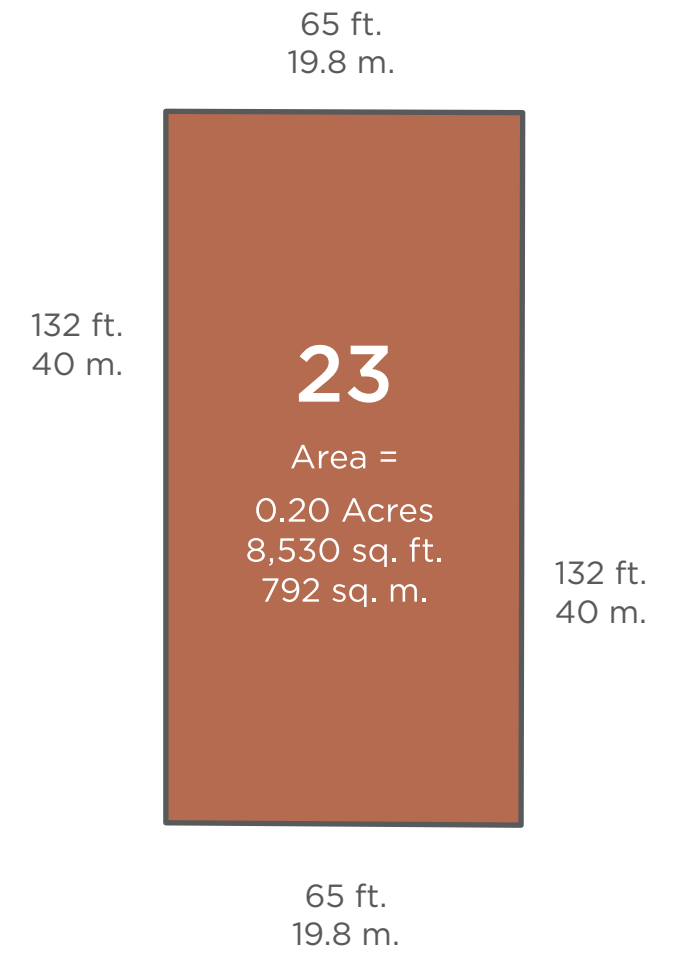

SITE 17 DETAILS

Site Area: 967 sq. m. \ Site Frontage: 18.4 m.

THE WOODLANDS
 AT WILDSTONE

SITE 18 DETAILS

Site Area: 1,112 sq. m. \ Site Frontage: 22.0 m.

THE WOODLANDS
 AT WILDSTONE

SITE 19 DETAILS

Site Area: 973 sq. m. \ Site Frontage: 29.2 m.

THE WOODLANDS
AT WILDSTONE

SITE 20 DETAILS

Site Area: 821 sq. m. \ Site Frontage: 21.2 m.

THE WOODLANDS
AT WILDSTONE

SITE 21 DETAILS

Site Area: 792 sq. m. \ Site Frontage: 19.8 m.

THE WOODLANDS
AT WILDSTONE

SITE 22 DETAILS

Site Area: 792 sq. m. \ Site Frontage: 19.8 m.

THE WOODLANDS
AT WILDSTONE

SITE 23 DETAILS

Site Area: 792 sq. m. \ Site Frontage: 19.8 m.

THE WOODLANDS
AT WILDSTONE

SITE 24 DETAILS

Site Area: 792 sq. m. \ Site Frontage: 19.8 m.

65 ft.
19.8 m.

132 ft.
40 m.

24

Area =
0.20 Acres
8,530 sq. ft.
792 sq. m.

132 ft.
40 m.

65 ft.
19.8 m.

THE WOODLANDS
AT WILDSTONE

SITE 25 DETAILS