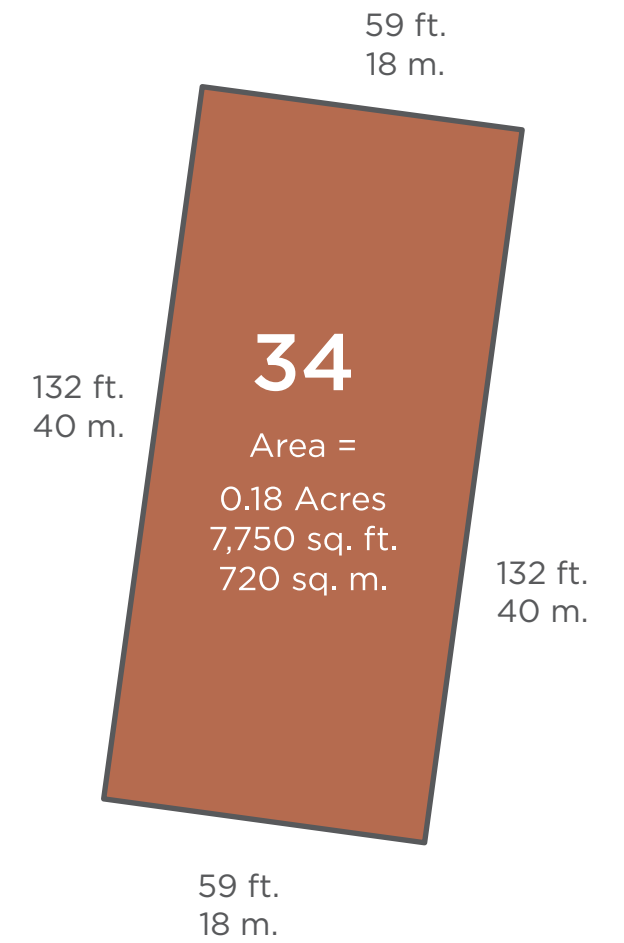

SITE 30 DETAILS

Site Area: 1,576 sq. m. \ Site Frontage: 27.5 m.

THE WOODLANDS
AT WILDSTONE

SITE 31 DETAILS

Site Area: 1,651 sq. m. \ Site Frontage: 18.8 m.

THE WOODLANDS
AT WILDSTONE

303 ft.
91.8 m.

62 ft.
18.8 m.

31

Area =
0.41 Acres
17,700 sq. ft.
1,651 sq. m.

269 ft.
81.4 m.

43 ft.
13.1 m.

SITE 32 DETAILS

Site Area: 738 sq. m. \ Site Frontage: 19.0 m.

THE WOODLANDS
AT WILDSTONE

SITE 33 DETAILS

Site Area: 720 sq. m. \ Site Frontage: 18.0 m.

THE WOODLANDS
AT WILDSTONE

SITE 34 DETAILS

Site Area: 720 sq. m. \ Site Frontage: 18.0 m.

THE WOODLANDS
AT WILDSTONE

SITE 35 DETAILS

Site Area: 720 sq. m. \ Site Frontage: 18.0 m.

THE WOODLANDS
 AT WILDSTONE

SITE 36 DETAILS

Site Area: 720 sq. m. \ Site Frontage: 18.0 m.

THE WOODLANDS
AT WILDSTONE

SITE 37 DETAILS

Site Area: 704 sq. m. \ Site Frontage: 19.0 m.

THE WOODLANDS
AT WILDSTONE