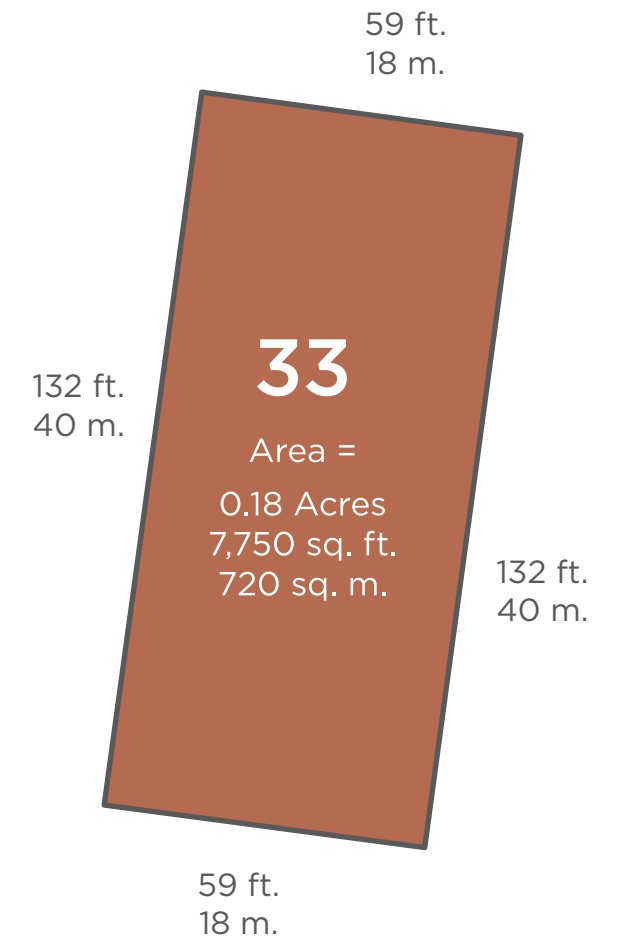

SITE 30 DETAILS

Site Area: 1,576 sq. m. \ Site Frontage: 27.5 m.

THE WOODLANDS
AT WILDSTONE

SITE 31 DETAILS

Site Area: 1,651 sq. m. \ Site Frontage: 18.8 m.

THE WOODLANDS
AT WILDSTONE

303 ft.
91.8 m.

62 ft.
18.8 m.

31

Area =
0.41 Acres
17,700 sq. ft.
1,651 sq. m.

269 ft.
81.4 m.

43 ft.
13.1 m.

SITE 32 DETAILS

Site Area: 738 sq. m. \ Site Frontage: 19.0 m.

THE WOODLANDS
AT WILDSTONE

SITE 33 DETAILS

Site Area: 720 sq. m. \ Site Frontage: 18.0 m.

THE WOODLANDS
AT WILDSTONE

SITE 34 DETAILS

Site Area: 720 sq. m. \ Site Frontage: 18.0 m.

THE WOODLANDS
AT WILDSTONE

SITE 35 DETAILS

Site Area: 720 sq. m. \ Site Frontage: 18.0 m.

THE WOODLANDS
 AT WILDSTONE

SITE 36 DETAILS

Site Area: 720 sq. m. \ Site Frontage: 18.0 m.

THE WOODLANDS
AT WILDSTONE

SITE 37 DETAILS

Site Area: 704 sq. m. \ Site Frontage: 19.0 m.

THE WOODLANDS
AT WILDSTONE