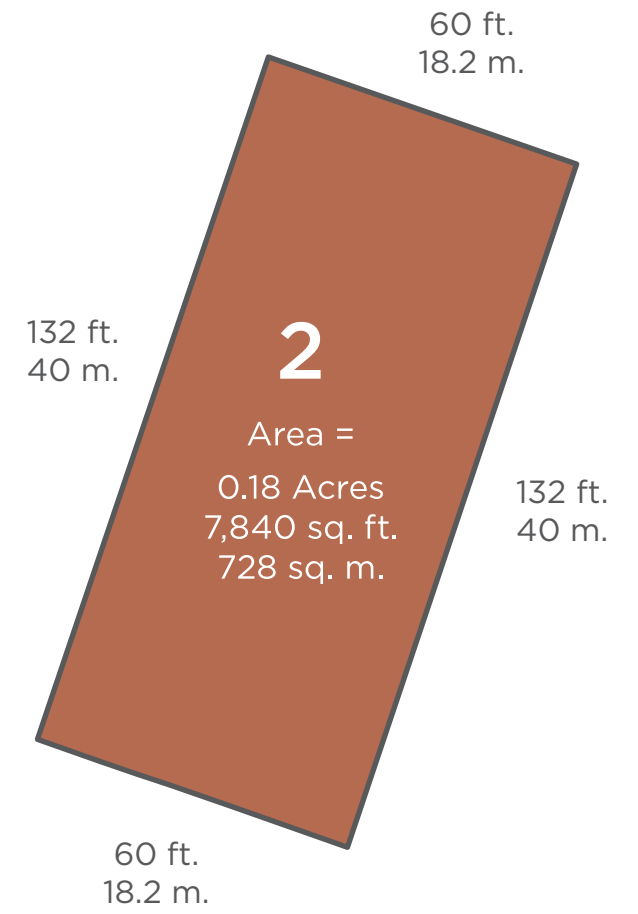

THE WOODLANDS
AT WILDSTONE

LOT A DETAILS

Area: 2.17 Acres \ 0.88 Hectares

THE WOODLANDS
AT WILDSTONE

WOODLANDS RIDGE DETAILS

Area: 2.42 Acres \ 0.98 Hectares

THE WOODLANDS
AT WILDSTONE

LOT C DETAILS

Area: 1.95 Acres \ 0.79 Hectares

LOT D DETAILS

Area: 3.79 Acres \ 1.53 Hectares

THE WOODLANDS
AT WILDSTONE

SITE 1 DETAILS

Site Area: 816 sq. m. \ Site Frontage: 21.1 m.

THE WOODLANDS
AT WILDSTONE

SITE 2 DETAILS

Site Area: 728 sq. m. \ Site Frontage: 18.2 m.

THE WOODLANDS
 AT WILDSTONE

SITE 3 DETAILS

Site Area: 728 sq. m. \ Site Frontage: 18.2 m.

THE WOODLANDS
AT WILDSTONE

SITE 4 DETAILS

Site Area: 728 sq. m. \ Site Frontage: 18.2 m.

THE WOODLANDS
 AT WILDSTONE

SITE 5 DETAILS

Site Area: 728 sq. m. \ Site Frontage: 18.2 m.

THE WOODLANDS
AT WILDSTONE

SITE 6 DETAILS

Site Area: 728 sq. m. \ Site Frontage: 18.2 m.

THE WOODLANDS
AT WILDSTONE

SITE 7 DETAILS