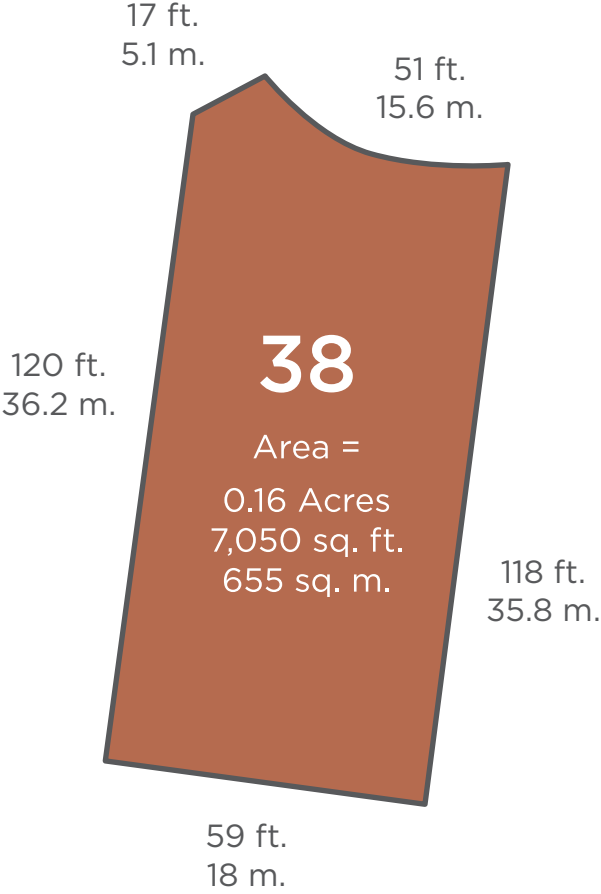

SITE 30 DETAILS

Site Area: 1,576 sq. m. \ Site Frontage: 27.5 m.

THE WOODLANDS
AT WILDSTONE

SITE 31 DETAILS

Site Area: 1,651 sq. m. \ Site Frontage: 18.8 m.

THE WOODLANDS
AT WILDSTONE

303 ft.
91.8 m.

62 ft.
18.8 m.

Site Area: 720 sq. m. \ Site Frontage: 18.0 m.

THE WOODLANDS
AT WILDSTONE

SITE 34 DETAILS

Site Area: 720 sq. m. \ Site Frontage: 18.0 m.

THE WOODLANDS
AT WILDSTONE

SITE 35 DETAILS

Site Area: 720 sq. m. \ Site Frontage: 18.0 m.

THE WOODLANDS
 AT WILDSTONE

SITE 36 DETAILS

Site Area: 720 sq. m. \ Site Frontage: 18.0 m.

THE WOODLANDS
AT WILDSTONE

SITE 37 DETAILS

Site Area: 704 sq. m. \ Site Frontage: 19.0 m.

THE WOODLANDS
AT WILDSTONE

SITE 38 DETAILS

Site Area: 655 sq. m. \ Site Frontage: 15.6 m.

THE WOODLANDS
AT WILDSTONE

*It is a fortunate few who live in comfort
and security surrounded by natural elements,
with a connection to the wild
and a view to the stars.*