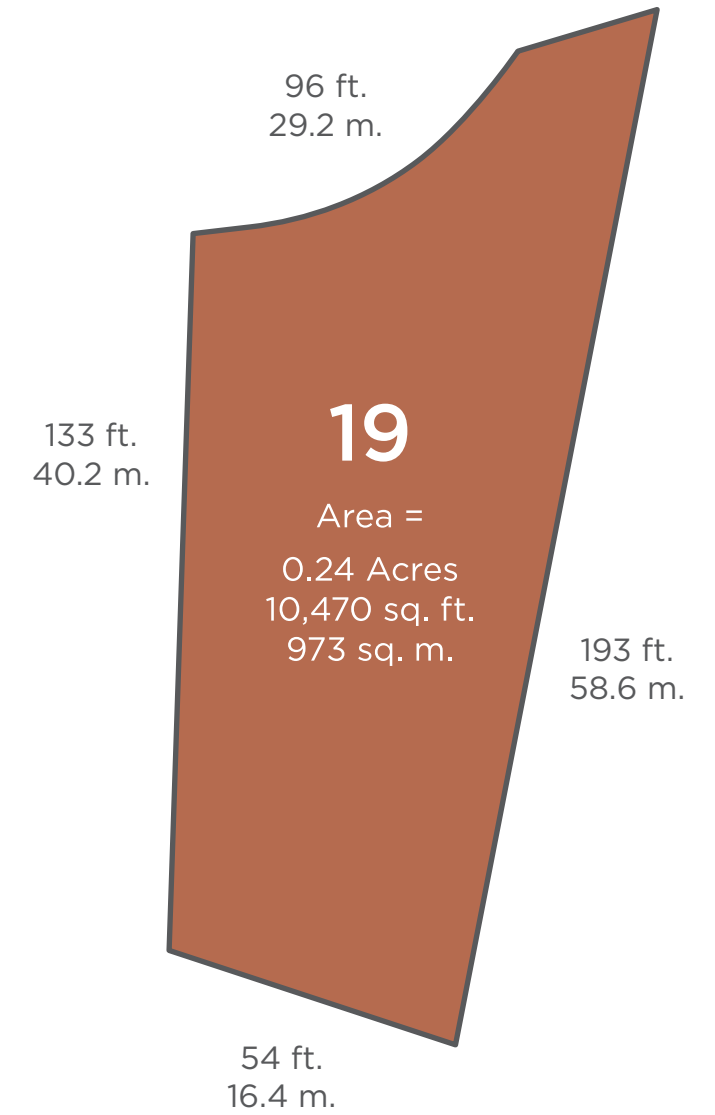

THE WOODLANDS
AT WILDSTONE

SITE 15 DETAILS

Site Area: 966 sq. m. \ Site Frontage: 18.9 m.

THE WOODLANDS
AT WILDSTONE

SITE 16 DETAILS

Site Area: 960 sq. m. \ Site Frontage: 18.3 m.

THE WOODLANDS
AT WILDSTONE

SITE 17 DETAILS

Site Area: 967 sq. m. \ Site Frontage: 18.4 m.

THE WOODLANDS
 AT WILDSTONE

SITE 18 DETAILS

Site Area: 1,112 sq. m. \ Site Frontage: 22.0 m.

THE WOODLANDS
 AT WILDSTONE

SITE 19 DETAILS

Site Area: 973 sq. m. \ Site Frontage: 29.2 m.

THE WOODLANDS
AT WILDSTONE

SITE 20 DETAILS

Site Area: 821 sq. m. \ Site Frontage: 21.2 m.

THE WOODLANDS
AT WILDSTONE

SITE 21 DETAILS

Site Area: 792 sq. m. \ Site Frontage: 19.8 m.

THE WOODLANDS
AT WILDSTONE

SITE 22 DETAILS

Site Area: 792 sq. m. \ Site Frontage: 19.8 m.

THE WOODLANDS
AT WILDSTONE

SITE 23 DETAILS

Site Area: 792 sq. m. \ Site Frontage: 19.8 m.

THE WOODLANDS
AT WILDSTONE

SITE 24 DETAILS

Site Area: 792 sq. m. \ Site Frontage: 19.8 m.