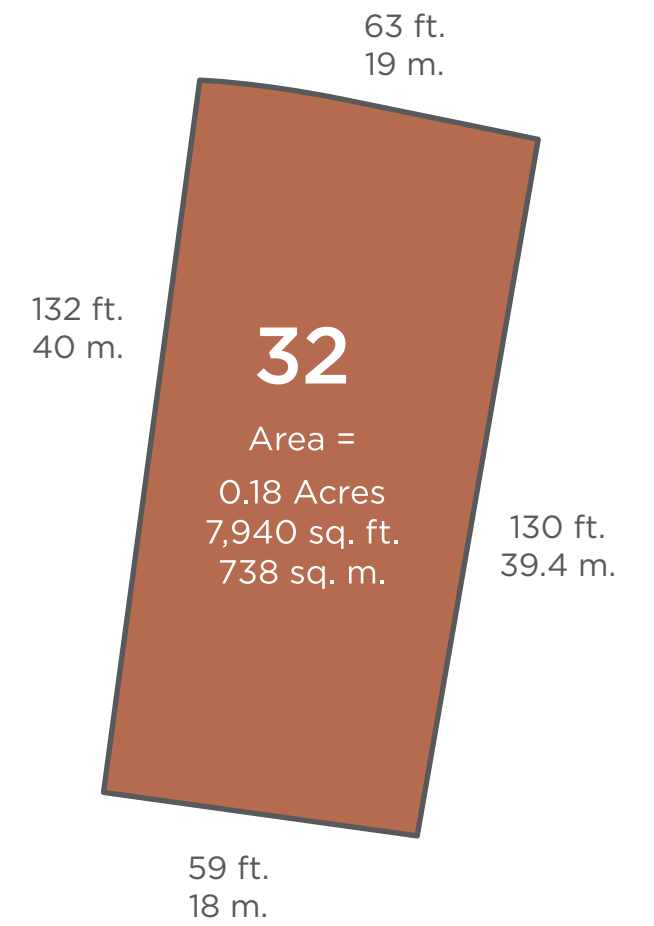

SITE 30 DETAILS

Site Area: 1,576 sq. m. \ Site Frontage: 27.5 m.

THE WOODLANDS
AT WILDSTONE

SITE 31 DETAILS

Site Area: 1,651 sq. m. \ Site Frontage: 18.8 m.

THE WOODLANDS
AT WILDSTONE

303 ft.
91.8 m.

62 ft.
18.8 m.

31

Area =
0.41 Acres
17,700 sq. ft.
1,651 sq. m.

269 ft.
81.4 m.

43 ft.
13.1 m.

SITE 32 DETAILS

Site Area: 738 sq. m. \ Site Frontage: 19.0 m.

THE WOODLANDS
AT WILDSTONE

SITE 33 DETAILS

Site Area: 720 sq. m. \ Site Frontage: 18.0 m.

THE WOODLANDS
AT WILDSTONE

SITE 34 DETAILS

Site Area: 720 sq. m. \ Site Frontage: 18.0 m.

THE WOODLANDS
AT WILDSTONE

SITE 35 DETAILS

Site Area: 720 sq. m. \ Site Frontage: 18.0 m.

THE WOODLANDS
 AT WILDSTONE

SITE 36 DETAILS

Site Area: 720 sq. m. \ Site Frontage: 18.0 m.

THE WOODLANDS
AT WILDSTONE

SITE 37 DETAILS

Site Area: 704 sq. m. \ Site Frontage: 19.0 m.

THE WOODLANDS
AT WILDSTONE