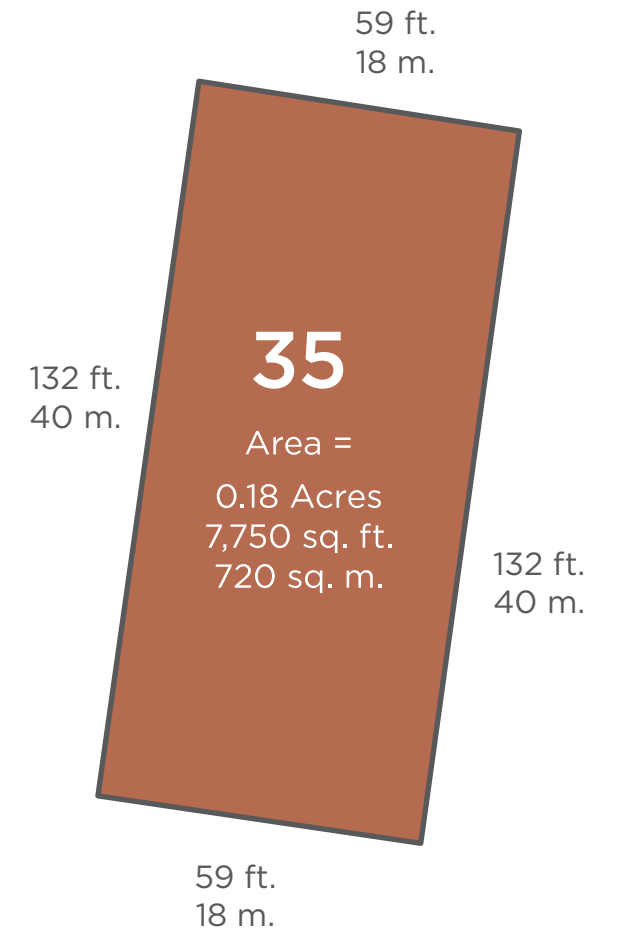

SITE 30 DETAILS

Site Area: 1,576 sq. m. \ Site Frontage: 27.5 m.

THE WOODLANDS
AT WILDSTONE

SITE 31 DETAILS

Site Area: 1,651 sq. m. \ Site Frontage: 18.8 m.

THE WOODLANDS
AT WILDSTONE

303 ft.
91.8 m.

62 ft.
18.8 m.

Site Area: 720 sq. m. \ Site Frontage: 18.0 m.

THE WOODLANDS
AT WILDSTONE

SITE 34 DETAILS

Site Area: 720 sq. m. \ Site Frontage: 18.0 m.

THE WOODLANDS
AT WILDSTONE

SITE 35 DETAILS

Site Area: 720 sq. m. \ Site Frontage: 18.0 m.

THE WOODLANDS
 AT WILDSTONE

SITE 36 DETAILS

Site Area: 720 sq. m. \ Site Frontage: 18.0 m.

THE WOODLANDS
AT WILDSTONE

SITE 37 DETAILS

Site Area: 704 sq. m. \ Site Frontage: 19.0 m.

THE WOODLANDS
AT WILDSTONE

SITE 38 DETAILS

Site Area: 655 sq. m. \ Site Frontage: 15.6 m.

THE WOODLANDS
AT WILDSTONE

*It is a fortunate few who live in comfort
and security surrounded by natural elements,
with a connection to the wild
and a view to the stars.*