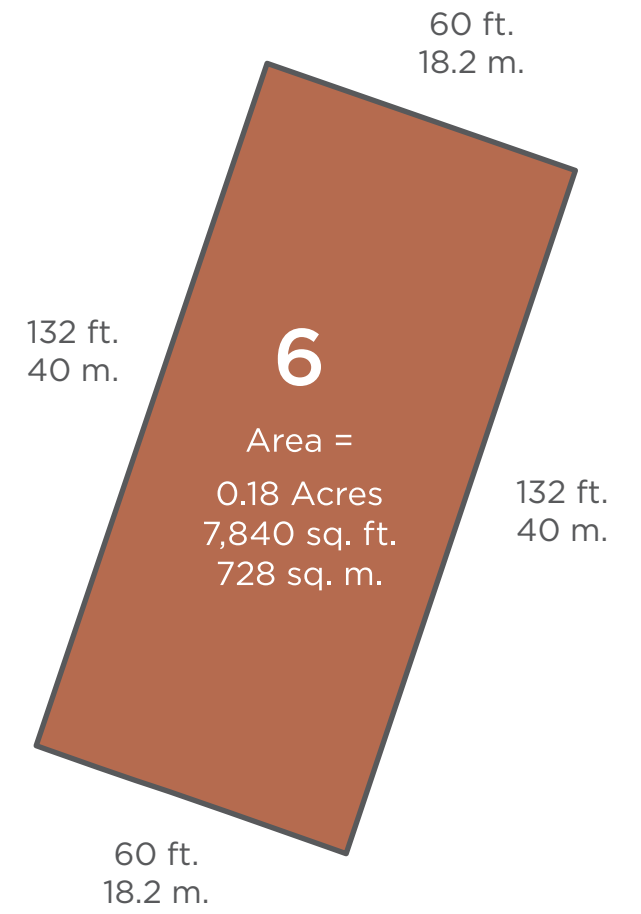

Site Area: 728 sq. m. \ Site Frontage: 18.2 m.

THE WOODLANDS
 AT WILDSTONE

SITE 3 DETAILS

Site Area: 728 sq. m. \ Site Frontage: 18.2 m.

THE WOODLANDS
AT WILDSTONE

SITE 4 DETAILS

Site Area: 728 sq. m. \ Site Frontage: 18.2 m.

THE WOODLANDS
 AT WILDSTONE

SITE 5 DETAILS

Site Area: 728 sq. m. \ Site Frontage: 18.2 m.

THE WOODLANDS
AT WILDSTONE

SITE 6 DETAILS

Site Area: 728 sq. m. \ Site Frontage: 18.2 m.

THE WOODLANDS
AT WILDSTONE

SITE 7 DETAILS

Site Area: 758 sq. m. \ Site Frontage: 18.5 m.

THE WOODLANDS
AT WILDSTONE

SITE 8 DETAILS

Site Area: 830 sq. m. \ Site Frontage: 18.7 m.

THE WOODLANDS
AT WILDSTONE

SITE 9 DETAILS

Site Area: 990 sq. m. \ Site Frontage: 20.3 m.

THE WOODLANDS
AT WILDSTONE

SITE 10 DETAILS

Site Area: 1,041 sq. m. \ Site Frontage: 19.8 m.

THE WOODLANDS
AT WILDSTONE

SITE 11 DETAILS

Site Area: 1,041 sq. m. \ Site Frontage: 19.8 m.

THE WOODLANDS
AT WILDSTONE