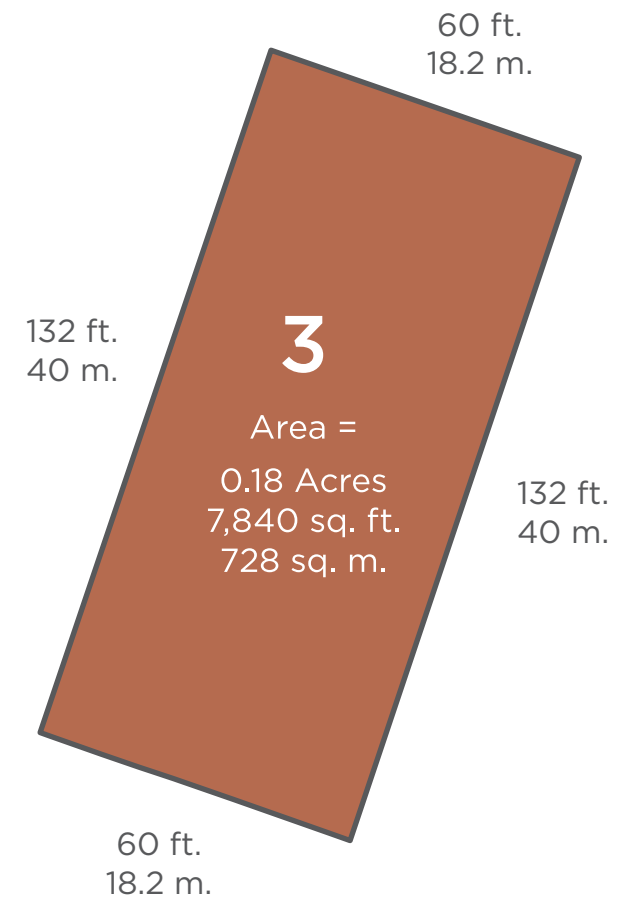

THE WOODLANDS
AT WILDSTONE

LOT A DETAILS

Area: 2.17 Acres \ 0.88 Hectares

THE WOODLANDS
AT WILDSTONE

WOODLANDS RIDGE DETAILS

Area: 2.42 Acres \ 0.98 Hectares

THE WOODLANDS
AT WILDSTONE

LOT C DETAILS

Area: 1.95 Acres \ 0.79 Hectares

LOT D DETAILS

Area: 3.79 Acres \ 1.53 Hectares

THE WOODLANDS
AT WILDSTONE

SITE 1 DETAILS

Site Area: 816 sq. m. \ Site Frontage: 21.1 m.

THE WOODLANDS
AT WILDSTONE

SITE 2 DETAILS

Site Area: 728 sq. m. \ Site Frontage: 18.2 m.

THE WOODLANDS
 AT WILDSTONE

SITE 3 DETAILS

Site Area: 728 sq. m. \ Site Frontage: 18.2 m.

THE WOODLANDS
AT WILDSTONE

SITE 4 DETAILS

Site Area: 728 sq. m. \ Site Frontage: 18.2 m.

THE WOODLANDS
 AT WILDSTONE

SITE 5 DETAILS

Site Area: 728 sq. m. \ Site Frontage: 18.2 m.

THE WOODLANDS
AT WILDSTONE

SITE 6 DETAILS

Site Area: 728 sq. m. \ Site Frontage: 18.2 m.

THE WOODLANDS
AT WILDSTONE

SITE 7 DETAILS