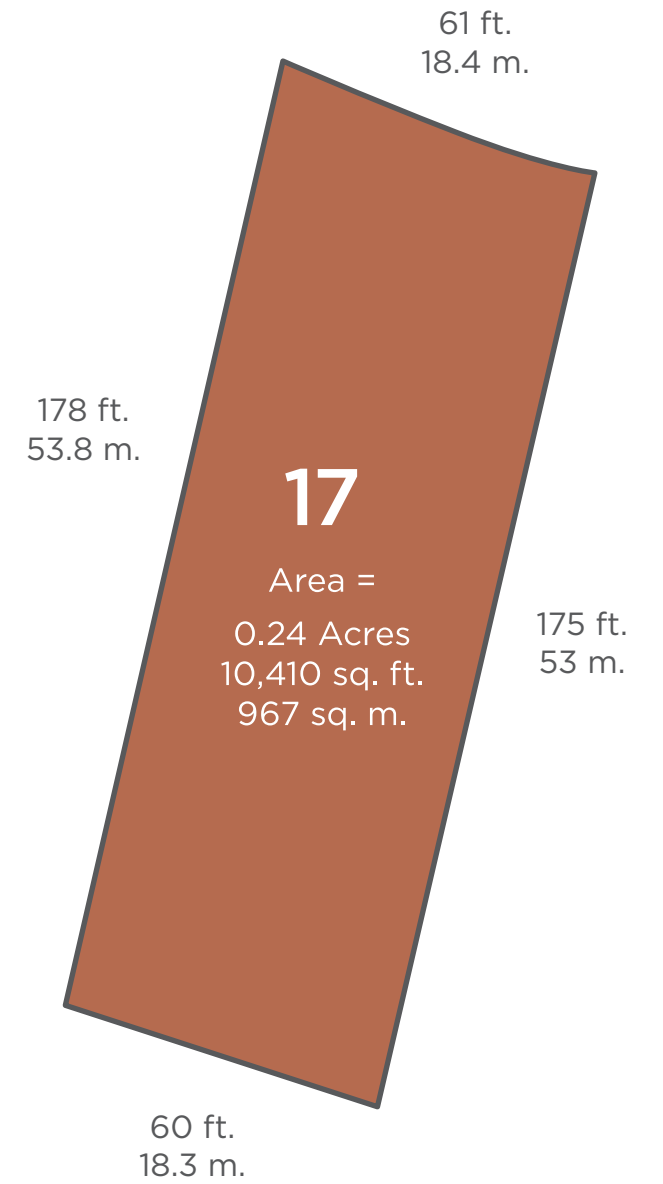

SITE 12 DETAILS

Site Area: 1,014 sq. m. \ Site Frontage: 21 m.

THE WOODLANDS
AT WILDSTONE

SITE 13 DETAILS

Site Area: 1,062 sq. m. \ Site Frontage: 10.7 m.

THE WOODLANDS
 AT WILDSTONE

SITE 14 DETAILS

Site Area: 971 sq. m. \ Site Frontage: 15.5 m.

THE WOODLANDS
AT WILDSTONE

SITE 15 DETAILS

Site Area: 966 sq. m. \ Site Frontage: 18.9 m.

THE WOODLANDS
AT WILDSTONE

SITE 16 DETAILS

Site Area: 960 sq. m. \ Site Frontage: 18.3 m.

THE WOODLANDS
AT WILDSTONE

SITE 17 DETAILS

Site Area: 967 sq. m. \ Site Frontage: 18.4 m.

THE WOODLANDS
 AT WILDSTONE

SITE 18 DETAILS

Site Area: 1,112 sq. m. \ Site Frontage: 22.0 m.

THE WOODLANDS
 AT WILDSTONE

SITE 19 DETAILS

Site Area: 973 sq. m. \ Site Frontage: 29.2 m.

65 ft.
19.8 m.

132 ft.
40 m.

24

Area =
0.20 Acres
8,530 sq. ft.
792 sq. m.

132 ft.
40 m.

65 ft.
19.8 m.

THE WOODLANDS
AT WILDSTONE

SITE 25 DETAILS