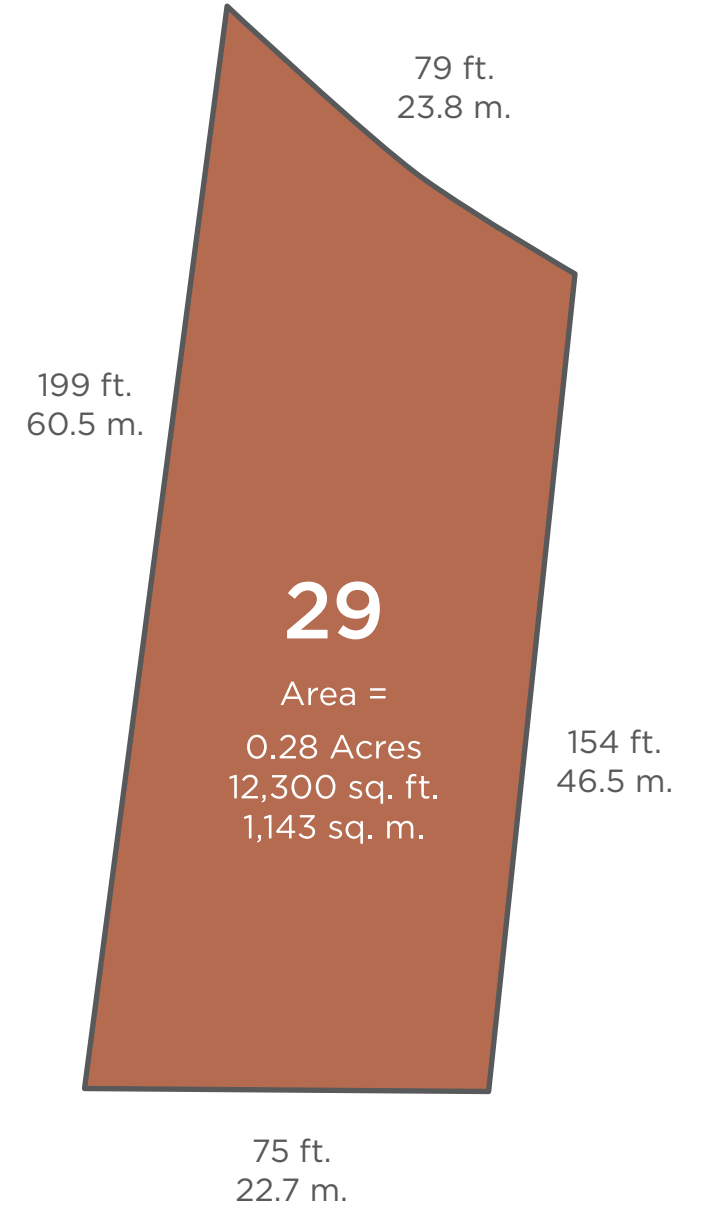

65 ft.
19.8 m.

132 ft.
40 m.

24

Area =
0.20 Acres
8,530 sq. ft.
792 sq. m.

132 ft.
40 m.

65 ft.
19.8 m.

THE WOODLANDS
AT WILDSTONE

SITE 25 DETAILS

Site Area: 792 sq. m. \ Site Frontage: 19.8 m.

THE WOODLANDS
AT WILDSTONE

SITE 26 DETAILS

Site Area: 792 sq. m. \ Site Frontage: 19.8 m.

THE WOODLANDS
AT WILDSTONE

SITE 27 DETAILS

Site Area: 896 sq. m. \ Site Frontage: 21.6 m.

THE WOODLANDS
AT WILDSTONE

SITE 28 DETAILS

Site Area: 960 sq. m. \ Site Frontage: 21.6 m.

THE WOODLANDS
AT WILDSTONE

SITE 29 DETAILS

Site Area: 1,143 sq. m. \ Site Frontage: 23.8 m.

THE WOODLANDS
 AT WILDSTONE

SITE 30 DETAILS

Site Area: 1,576 sq. m. \ Site Frontage: 27.5 m.

THE WOODLANDS
AT WILDSTONE

SITE 31 DETAILS

Site Area: 1,651 sq. m. \ Site Frontage: 18.8 m.

THE WOODLANDS
AT WILDSTONE

303 ft.
91.8 m.

62 ft.
18.8 m.