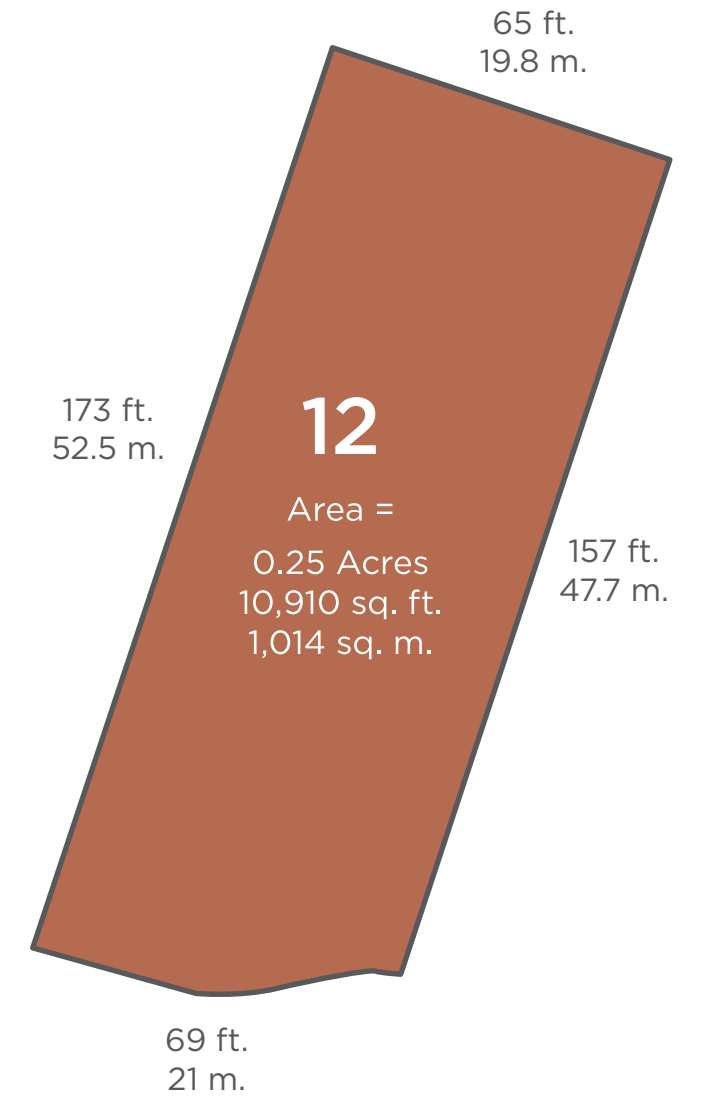

Site Area: 758 sq. m. \ Site Frontage: 18.5 m.

THE WOODLANDS
AT WILDSTONE

SITE 8 DETAILS

Site Area: 830 sq. m. \ Site Frontage: 18.7 m.

THE WOODLANDS
AT WILDSTONE

SITE 9 DETAILS

Site Area: 990 sq. m. \ Site Frontage: 20.3 m.

THE WOODLANDS
AT WILDSTONE

SITE 10 DETAILS

Site Area: 1,041 sq. m. \ Site Frontage: 19.8 m.

THE WOODLANDS
AT WILDSTONE

SITE 11 DETAILS

Site Area: 1,041 sq. m. \ Site Frontage: 19.8 m.

THE WOODLANDS
AT WILDSTONE

SITE 12 DETAILS

Site Area: 1,014 sq. m. \ Site Frontage: 21 m.

THE WOODLANDS
AT WILDSTONE

SITE 13 DETAILS

Site Area: 1,062 sq. m. \ Site Frontage: 10.7 m.

THE WOODLANDS
 AT WILDSTONE

SITE 14 DETAILS

Site Area: 971 sq. m. \ Site Frontage: 15.5 m.

SITE 17 DETAILS

Site Area: 967 sq. m. \ Site Frontage: 18.4 m.

THE WOODLANDS
 AT WILDSTONE

SITE 18 DETAILS

Site Area: 1,112 sq. m. \ Site Frontage: 22.0 m.

THE WOODLANDS
 AT WILDSTONE

SITE 19 DETAILS

Site Area: 973 sq. m. \ Site Frontage: 29.2 m.