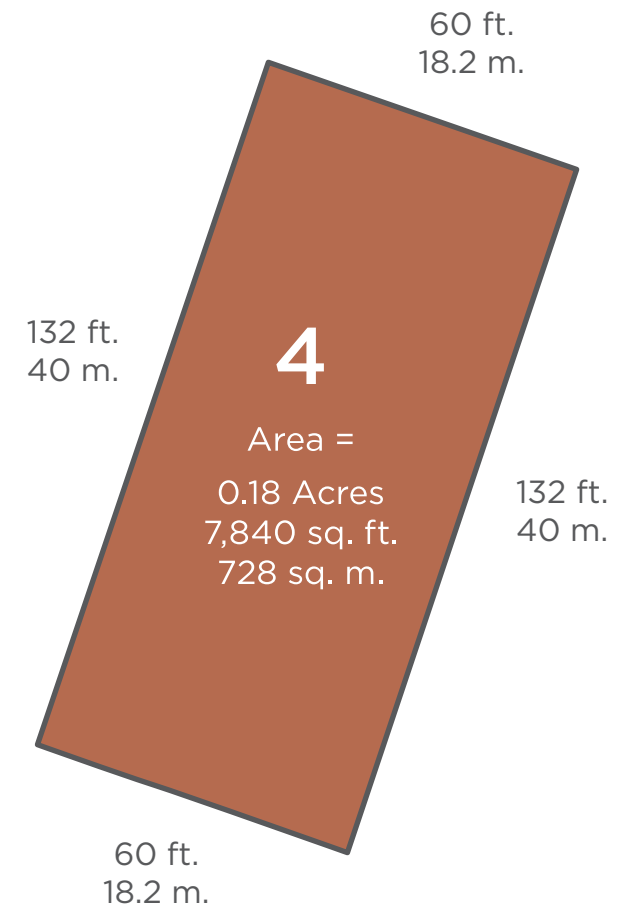

THE WOODLANDS
AT WILDSTONE

LOT A DETAILS

Area: 2.17 Acres \ 0.88 Hectares

THE WOODLANDS
AT WILDSTONE

WOODLANDS RIDGE DETAILS

Area: 2.42 Acres \ 0.98 Hectares

THE WOODLANDS
AT WILDSTONE

LOT C DETAILS

Area: 1.95 Acres \ 0.79 Hectares

LOT D DETAILS

Area: 3.79 Acres \ 1.53 Hectares

THE WOODLANDS
AT WILDSTONE

SITE 1 DETAILS

Site Area: 816 sq. m. \ Site Frontage: 21.1 m.

THE WOODLANDS
AT WILDSTONE

SITE 2 DETAILS

Site Area: 728 sq. m. \ Site Frontage: 18.2 m.

THE WOODLANDS
 AT WILDSTONE

SITE 3 DETAILS

Site Area: 728 sq. m. \ Site Frontage: 18.2 m.

THE WOODLANDS
AT WILDSTONE

SITE 4 DETAILS

Site Area: 728 sq. m. \ Site Frontage: 18.2 m.

THE WOODLANDS
 AT WILDSTONE

SITE 5 DETAILS

Site Area: 728 sq. m. \ Site Frontage: 18.2 m.

THE WOODLANDS
AT WILDSTONE

SITE 6 DETAILS

Site Area: 728 sq. m. \ Site Frontage: 18.2 m.

THE WOODLANDS
AT WILDSTONE

SITE 7 DETAILS