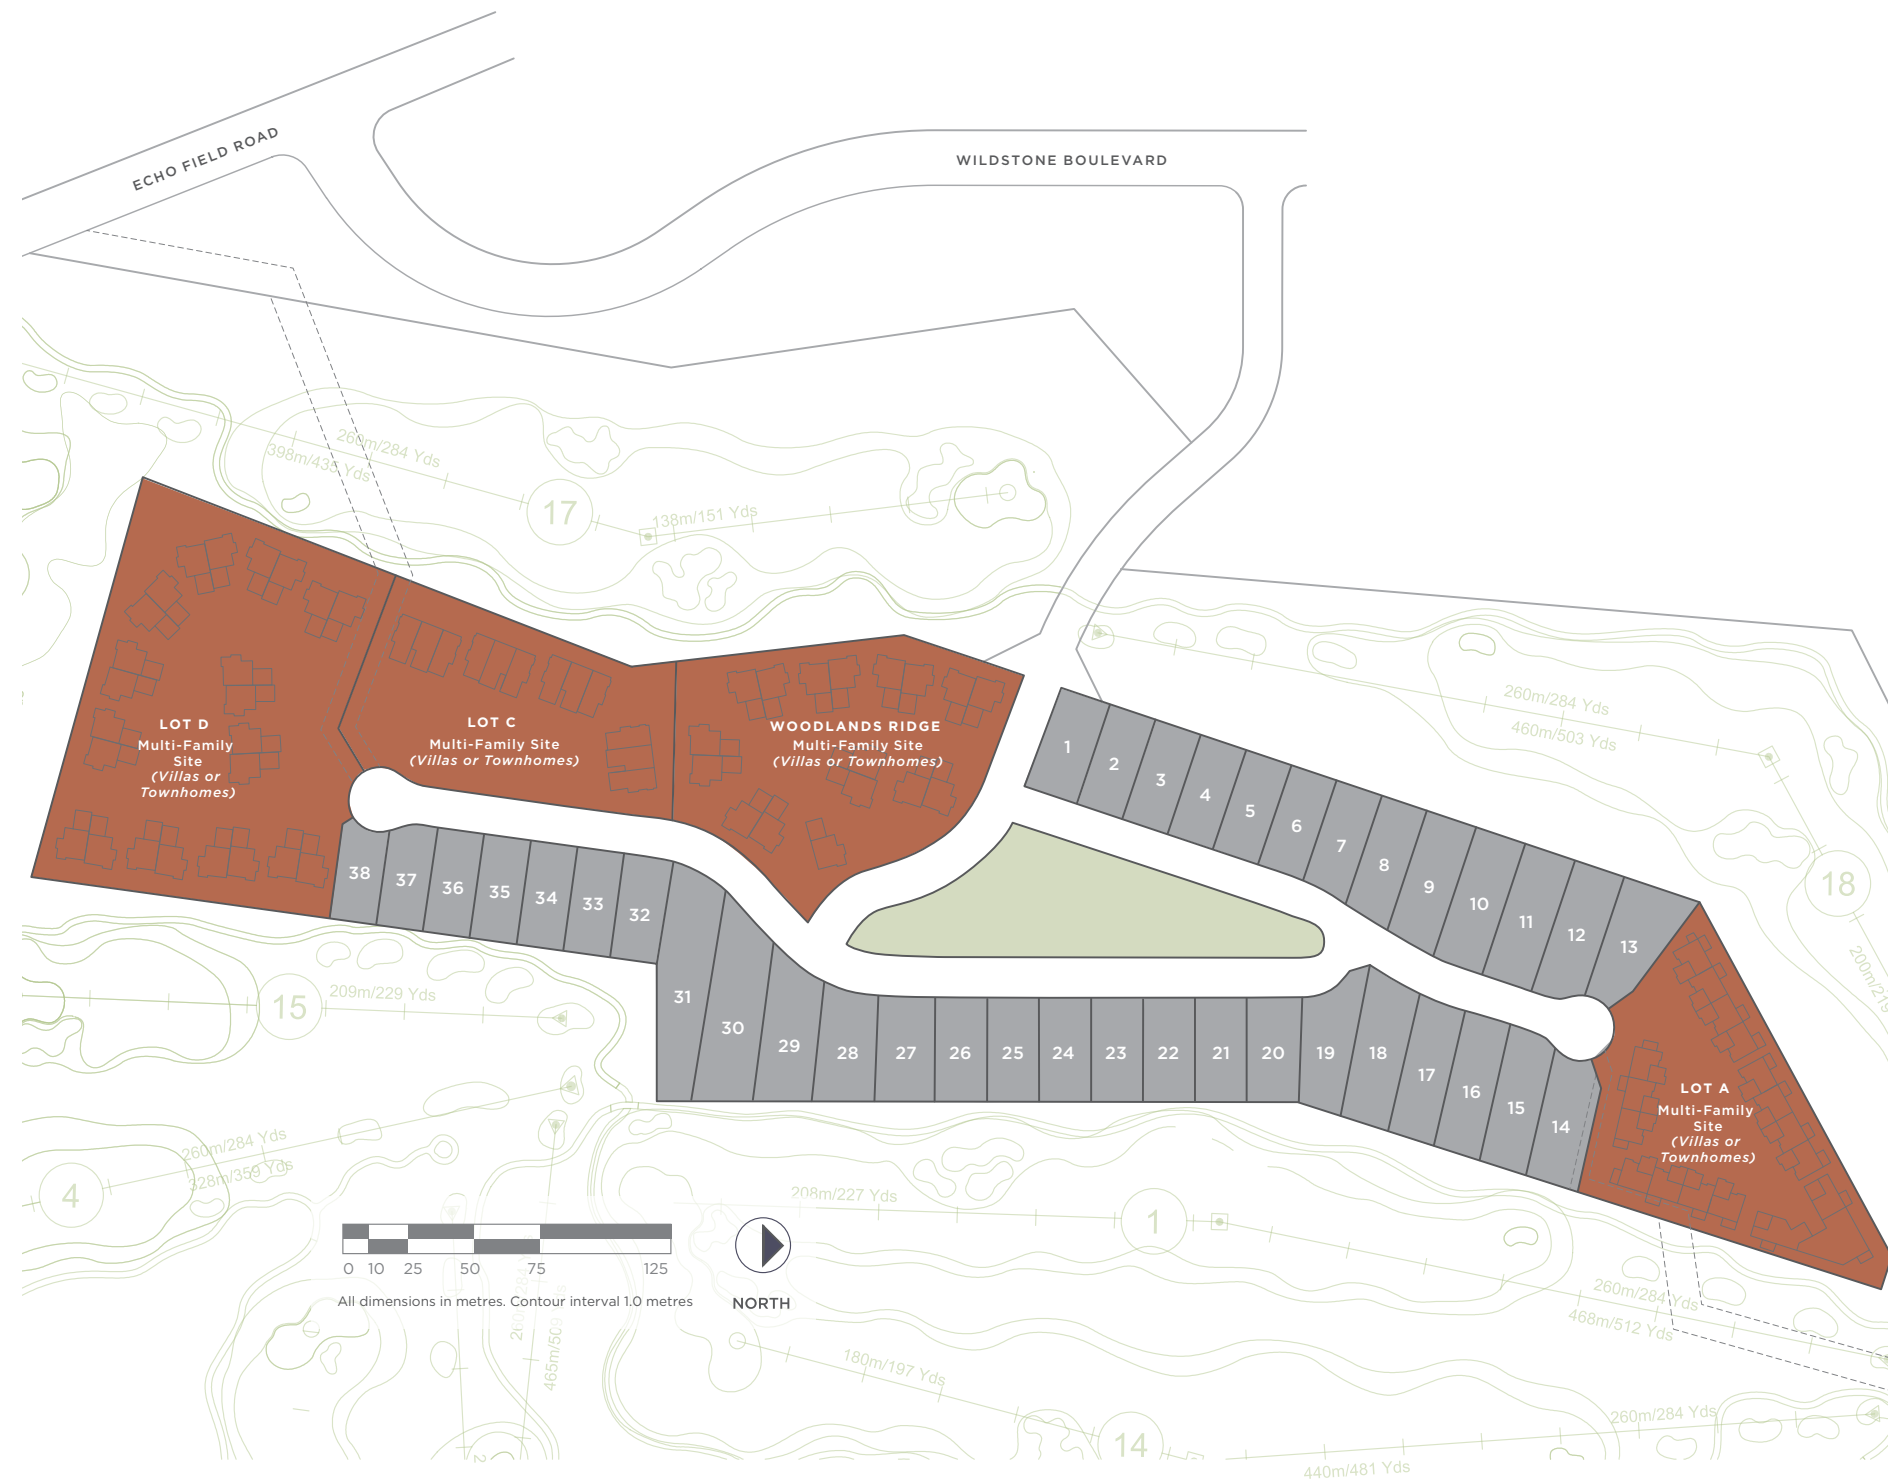

MULTI-FAMILY SITES A-D (VILLAS OR TOWNHOMES)

— Golf & Rocky Mountain Properties —

SITE	ACRES	HECTARES
A	2.17	0.88
B	2.42	0.98
C	1.95	0.79
D	3.79	1.5

THE WOODLANDS
AT WILDSTONE