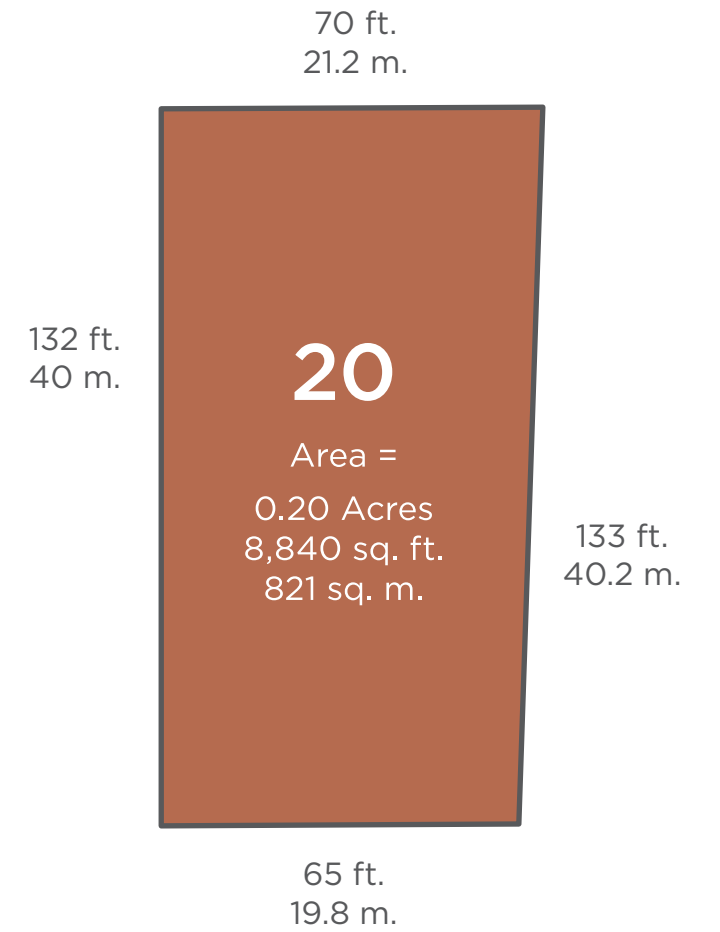

THE WOODLANDS
AT WILDSTONE

SITE 15 DETAILS

Site Area: 966 sq. m. \ Site Frontage: 18.9 m.

THE WOODLANDS
AT WILDSTONE

SITE 16 DETAILS

Site Area: 960 sq. m. \ Site Frontage: 18.3 m.

THE WOODLANDS
AT WILDSTONE

SITE 17 DETAILS

Site Area: 967 sq. m. \ Site Frontage: 18.4 m.

THE WOODLANDS
 AT WILDSTONE

SITE 18 DETAILS

Site Area: 1,112 sq. m. \ Site Frontage: 22.0 m.

THE WOODLANDS
 AT WILDSTONE

SITE 19 DETAILS

Site Area: 973 sq. m. \ Site Frontage: 29.2 m.

THE WOODLANDS
AT WILDSTONE

SITE 20 DETAILS

Site Area: 821 sq. m. \ Site Frontage: 21.2 m.

THE WOODLANDS
AT WILDSTONE

SITE 21 DETAILS

Site Area: 792 sq. m. \ Site Frontage: 19.8 m.

THE WOODLANDS
AT WILDSTONE

65 ft.
19.8 m.

132 ft.
40 m.

24

Area =
0.20 Acres
8,530 sq. ft.
792 sq. m.

132 ft.
40 m.

65 ft.
19.8 m.

THE WOODLANDS
AT WILDSTONE

SITE 25 DETAILS