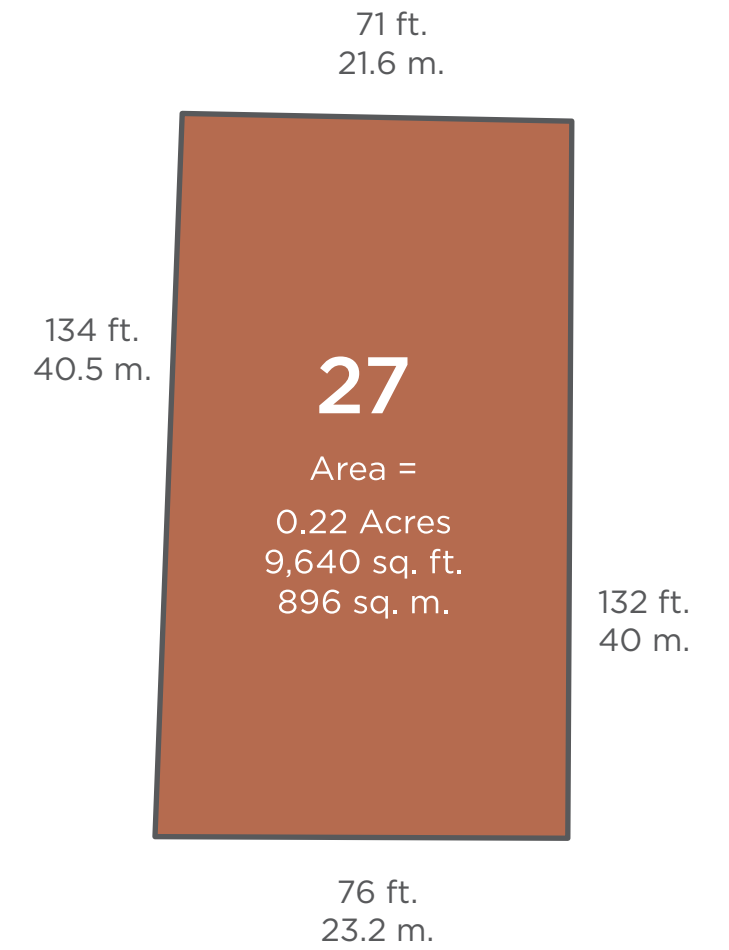

65 ft.
19.8 m.

132 ft.
40 m.

24

Area =
0.20 Acres
8,530 sq. ft.
792 sq. m.

132 ft.
40 m.

65 ft.
19.8 m.

THE WOODLANDS
AT WILDSTONE

SITE 25 DETAILS

Site Area: 792 sq. m. \ Site Frontage: 19.8 m.

THE WOODLANDS
AT WILDSTONE

SITE 26 DETAILS

Site Area: 792 sq. m. \ Site Frontage: 19.8 m.

THE WOODLANDS
AT WILDSTONE

SITE 27 DETAILS

Site Area: 896 sq. m. \ Site Frontage: 21.6 m.

THE WOODLANDS
AT WILDSTONE

SITE 28 DETAILS

Site Area: 960 sq. m. \ Site Frontage: 21.6 m.

THE WOODLANDS
AT WILDSTONE

SITE 29 DETAILS

Site Area: 1,143 sq. m. \ Site Frontage: 23.8 m.

THE WOODLANDS
 AT WILDSTONE

SITE 30 DETAILS

Site Area: 1,576 sq. m. \ Site Frontage: 27.5 m.

THE WOODLANDS
AT WILDSTONE

SITE 31 DETAILS

Site Area: 1,651 sq. m. \ Site Frontage: 18.8 m.

THE WOODLANDS
AT WILDSTONE

303 ft.
91.8 m.

62 ft.
18.8 m.