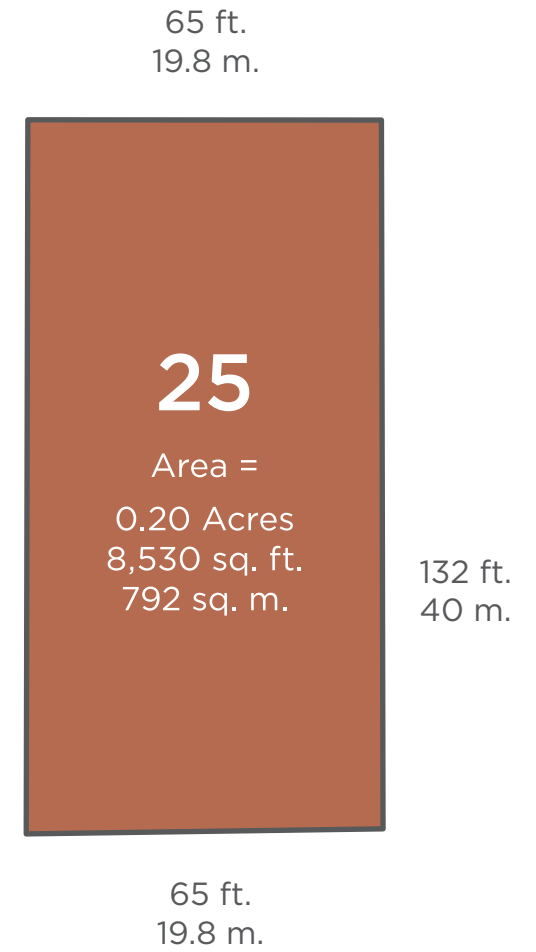

THE WOODLANDS
AT WILDSTONE

SITE 20 DETAILS

Site Area: 821 sq. m. \ Site Frontage: 21.2 m.

THE WOODLANDS
AT WILDSTONE

SITE 21 DETAILS

Site Area: 792 sq. m. \ Site Frontage: 19.8 m.

THE WOODLANDS
AT WILDSTONE

SITE 22 DETAILS

Site Area: 792 sq. m. \ Site Frontage: 19.8 m.

THE WOODLANDS
AT WILDSTONE

SITE 23 DETAILS

Site Area: 792 sq. m. \ Site Frontage: 19.8 m.

THE WOODLANDS
AT WILDSTONE

SITE 24 DETAILS

Site Area: 792 sq. m. \ Site Frontage: 19.8 m.

65 ft.
19.8 m.

132 ft.
40 m.

24

Area =
0.20 Acres
8,530 sq. ft.
792 sq. m.

132 ft.
40 m.

65 ft.
19.8 m.

THE WOODLANDS
AT WILDSTONE

SITE 25 DETAILS

Site Area: 792 sq. m. \ Site Frontage: 19.8 m.

THE WOODLANDS
AT WILDSTONE

SITE 26 DETAILS

Site Area: 792 sq. m. \ Site Frontage: 19.8 m.

THE WOODLANDS
AT WILDSTONE

SITE 27 DETAILS

Site Area: 896 sq. m. \ Site Frontage: 21.6 m.