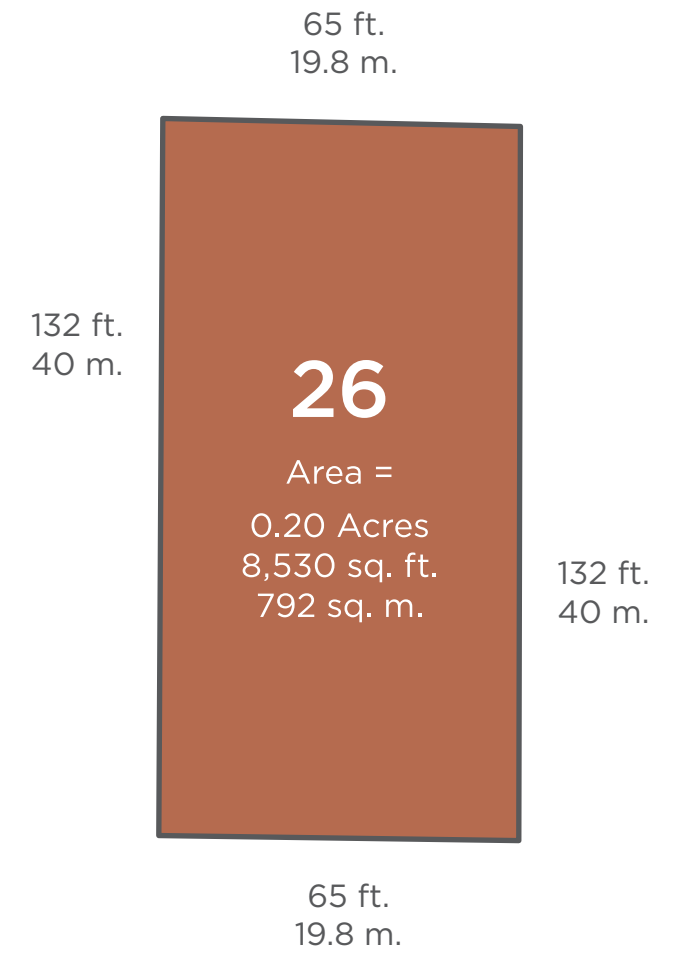

THE WOODLANDS
AT WILDSTONE

SITE 20 DETAILS

Site Area: 821 sq. m. \ Site Frontage: 21.2 m.

THE WOODLANDS
AT WILDSTONE

SITE 21 DETAILS

Site Area: 792 sq. m. \ Site Frontage: 19.8 m.

THE WOODLANDS
AT WILDSTONE

SITE 22 DETAILS

Site Area: 792 sq. m. \ Site Frontage: 19.8 m.

THE WOODLANDS
AT WILDSTONE

SITE 23 DETAILS

Site Area: 792 sq. m. \ Site Frontage: 19.8 m.

THE WOODLANDS
AT WILDSTONE

SITE 24 DETAILS

Site Area: 792 sq. m. \ Site Frontage: 19.8 m.

65 ft.
19.8 m.

132 ft.
40 m.

24

Area =
0.20 Acres
8,530 sq. ft.
792 sq. m.

132 ft.
40 m.

65 ft.
19.8 m.

THE WOODLANDS
AT WILDSTONE

SITE 25 DETAILS

Site Area: 792 sq. m. \ Site Frontage: 19.8 m.

THE WOODLANDS
AT WILDSTONE

SITE 26 DETAILS

Site Area: 792 sq. m. \ Site Frontage: 19.8 m.

THE WOODLANDS
AT WILDSTONE

SITE 27 DETAILS

Site Area: 896 sq. m. \ Site Frontage: 21.6 m.